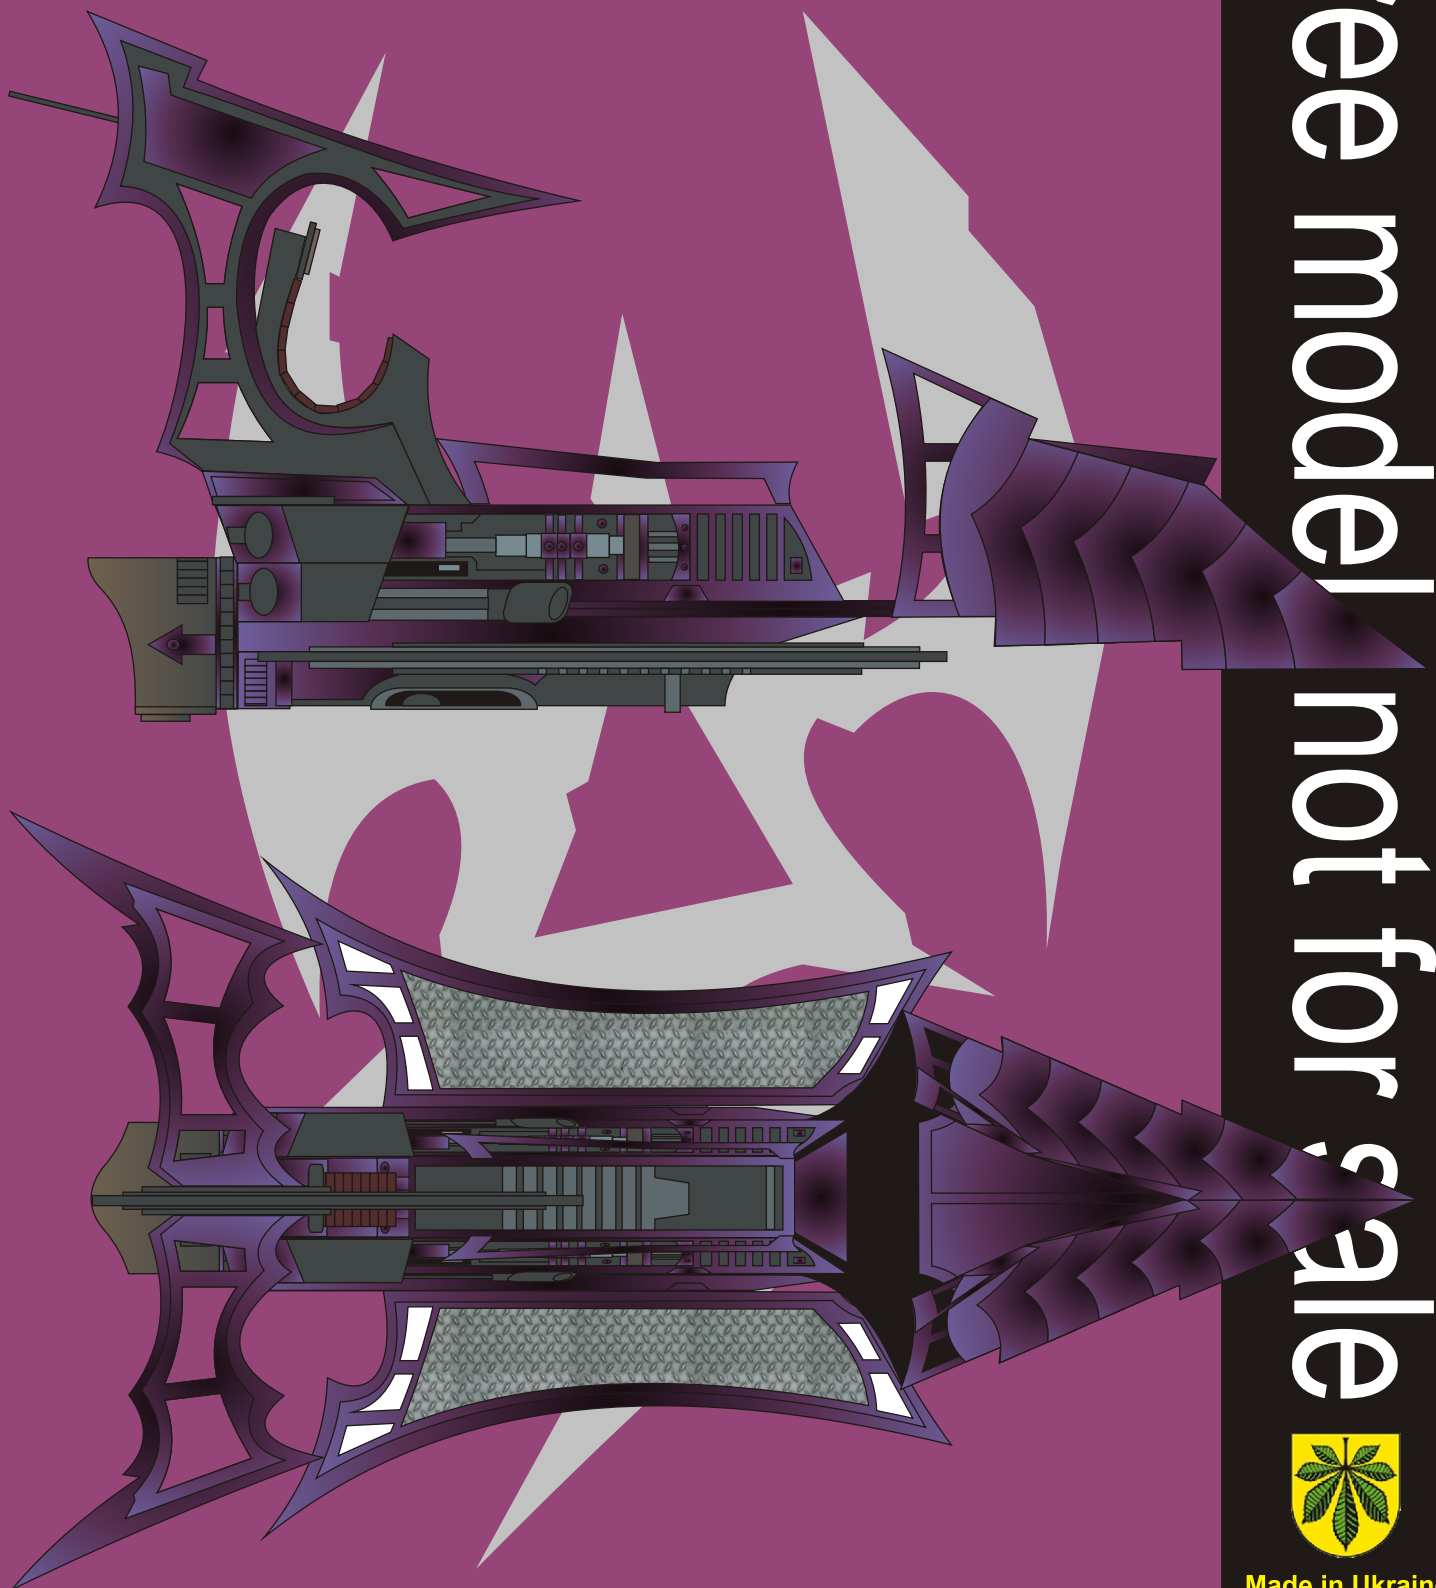

Udeptus mechanicus departamento manufacturum

DARK ELDAR

RAIDER

PATOROCH

Free model not for sale

Made in Ukraine

ПАТОРОЧИ

76