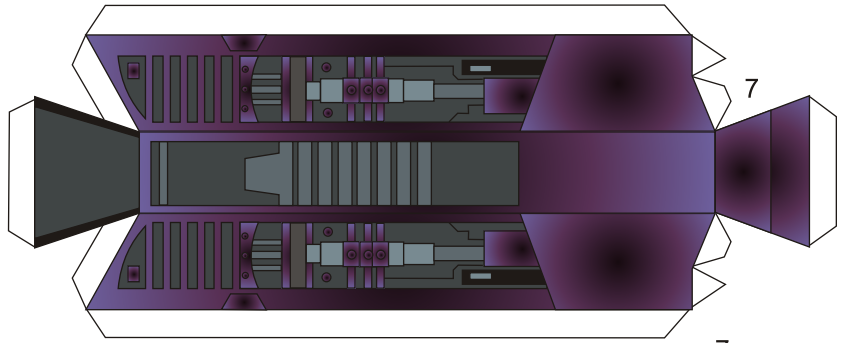

Udeptus mechanicus departamento manufacturum

DARK ELDAR

RAIDER

PATOROCH

Free model not for sale

Made in Ukraine

ПАТОРОЧИ

76

7a

8

8b*

8a*

8c*

8d*

8ж*

8e*