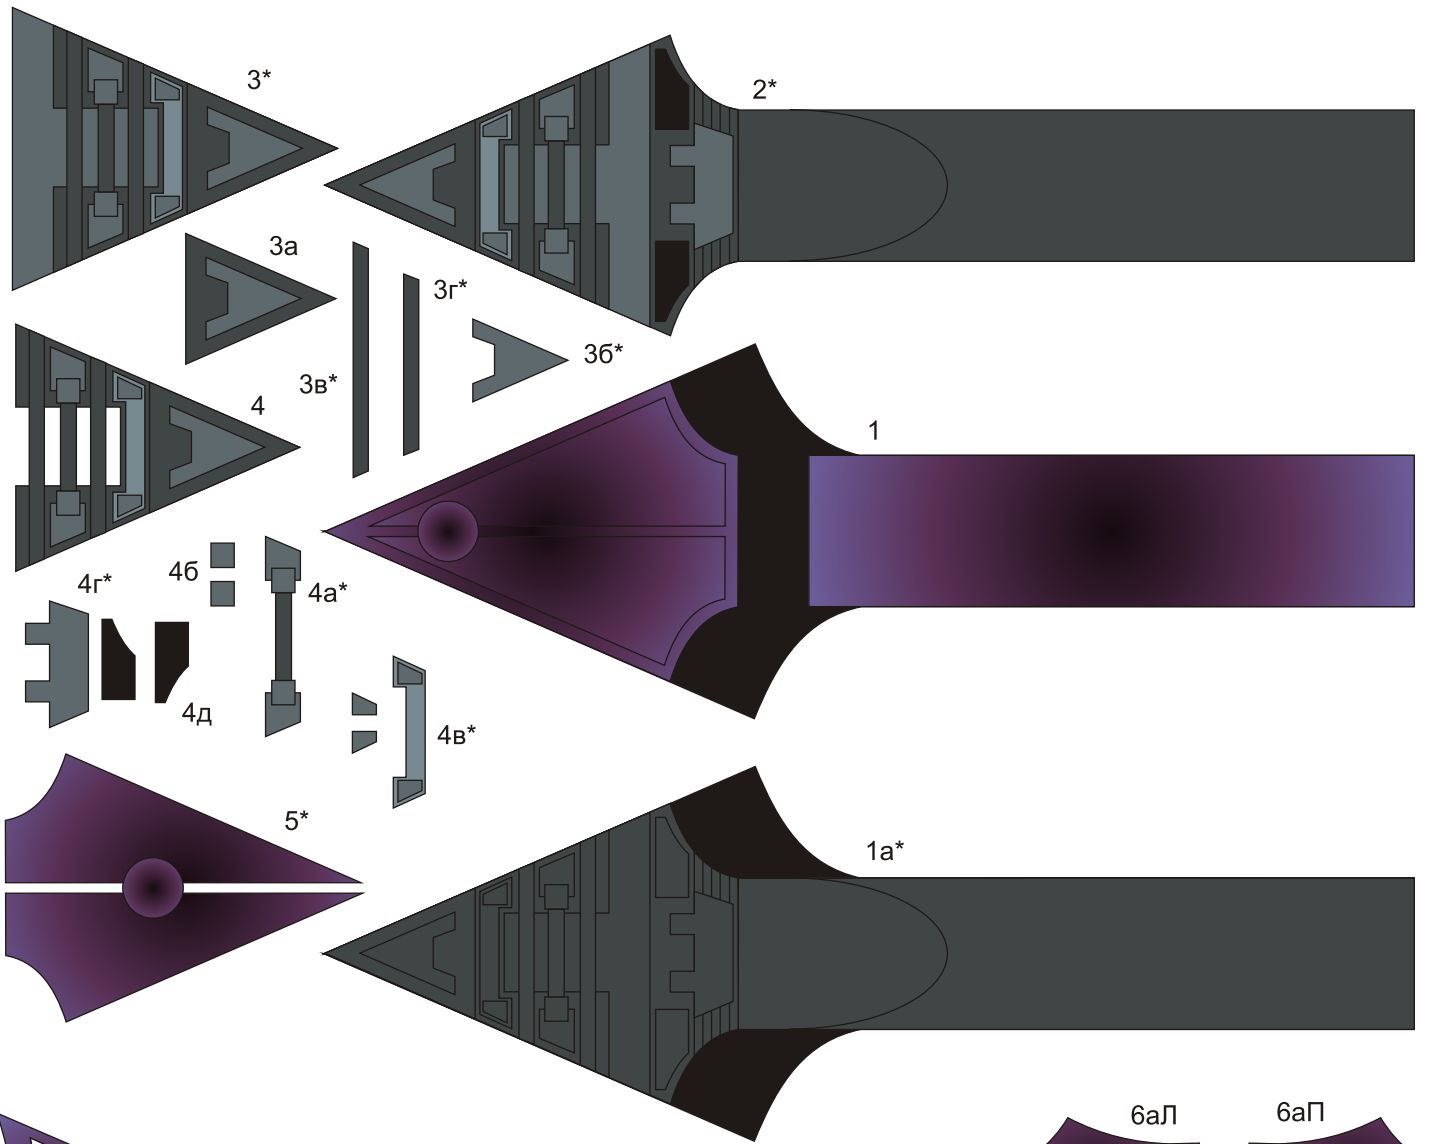

Udeptus mechanicus departamento manufacturum

DARK ELDAR

RAIDER

PATOROCH

Free model not for sale

Made in Ukraine

ПАТОРОЧИ

76

7a

8

8b*

8a*

8c*

8d*

8ж*

8e*