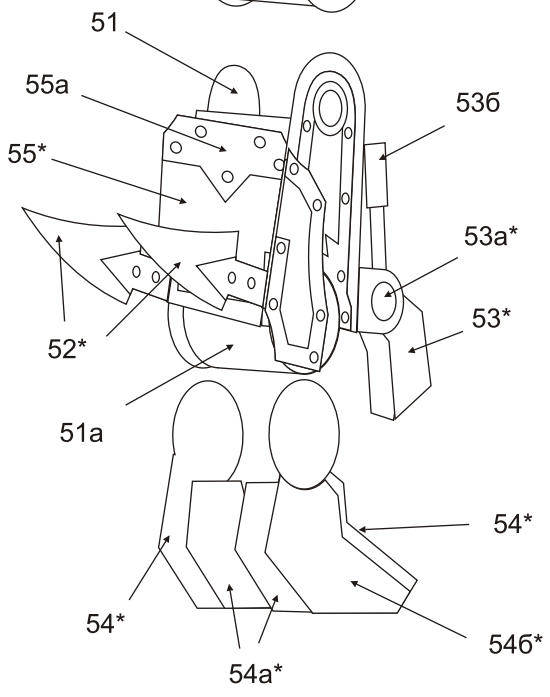

# DEFILER

PATOROCH

Free model, not for sale

Made in Ukraine

RUNTA PRINC

41

40a

© 41a

46\*

46a

FUNTA PRINT