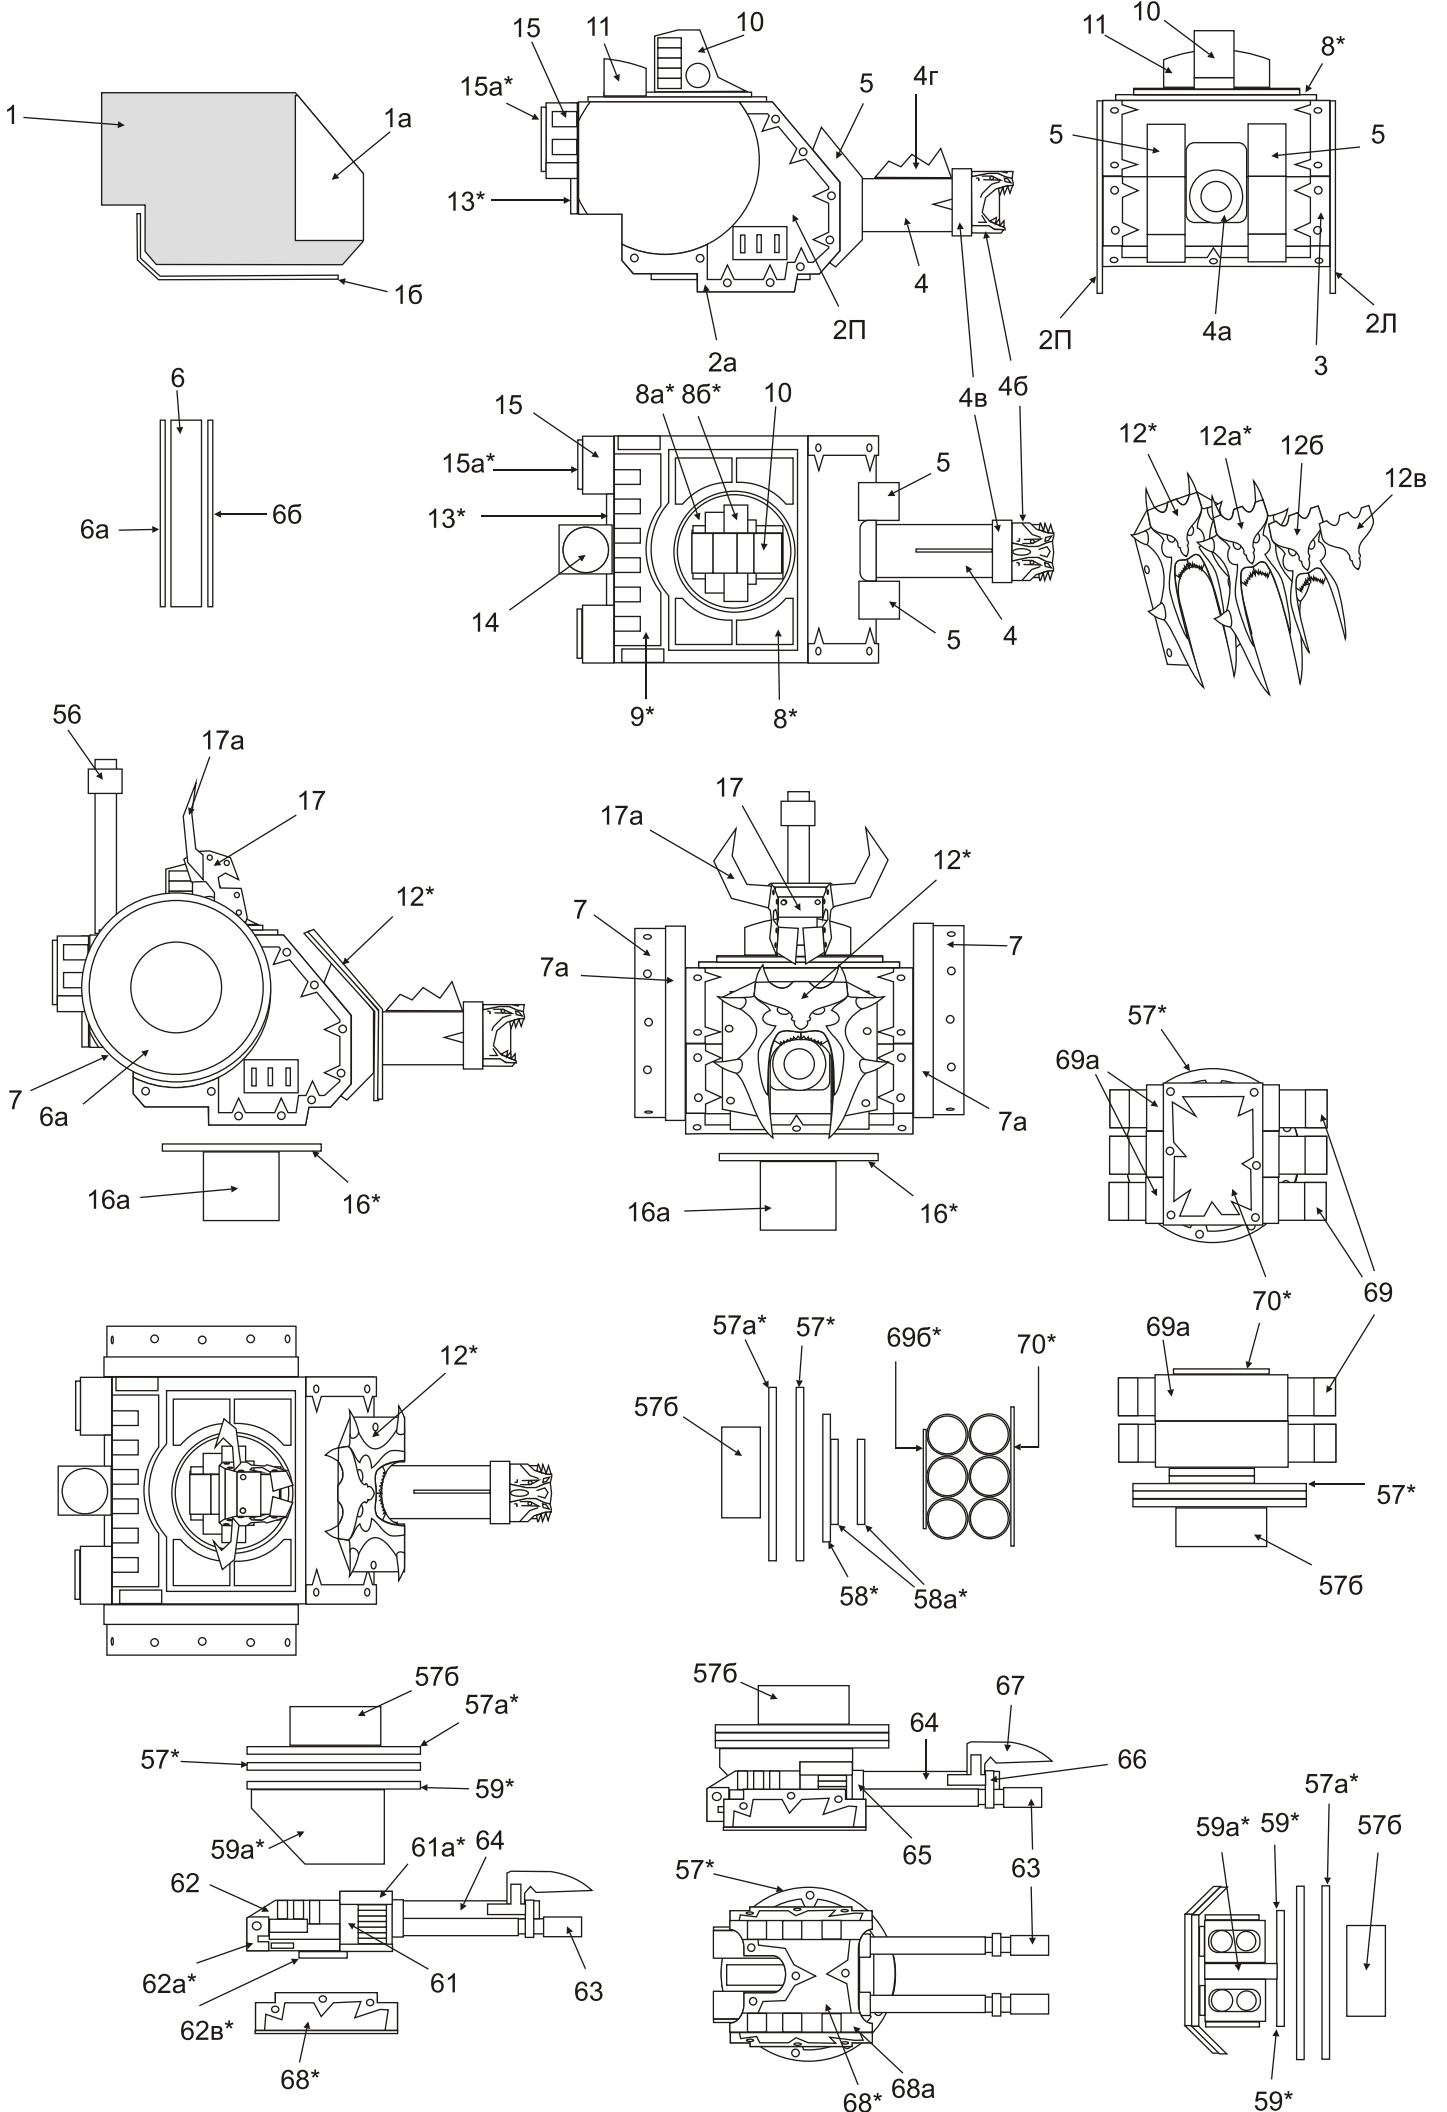

# DEFILER

PATOROCH

Free model, not for sale

Made in Ukraine

RUNTA PRINC

41

40a

© 41a

46\*

46a

FUNTA PRINT