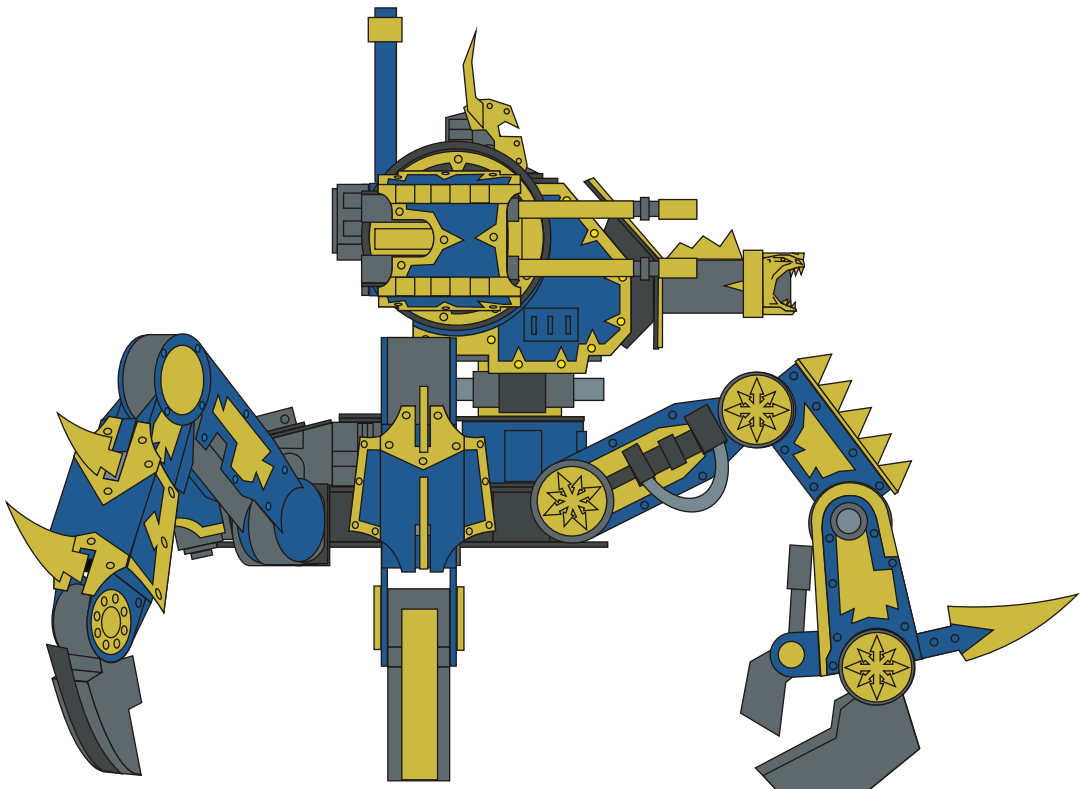

Udeptus mechanicus departamento manufacturum

# DEFILER

PATOROCH

Free model, not for sale

Made in Ukraine

RUNTA PRINC

41

40a

© 41a