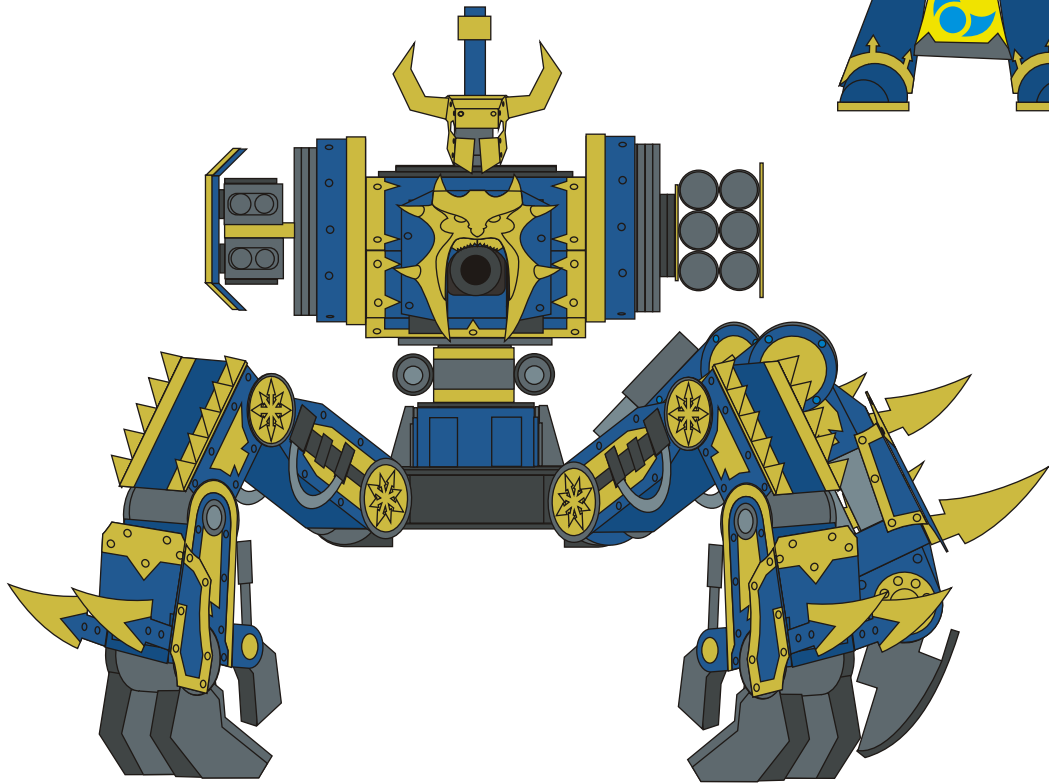

Udeptus mechanicus departamento manufacturum

# DEFILER

PATOROCH

Free model, not for sale

Made in Ukraine

RUNTA PRINC

41

40a

© 41a