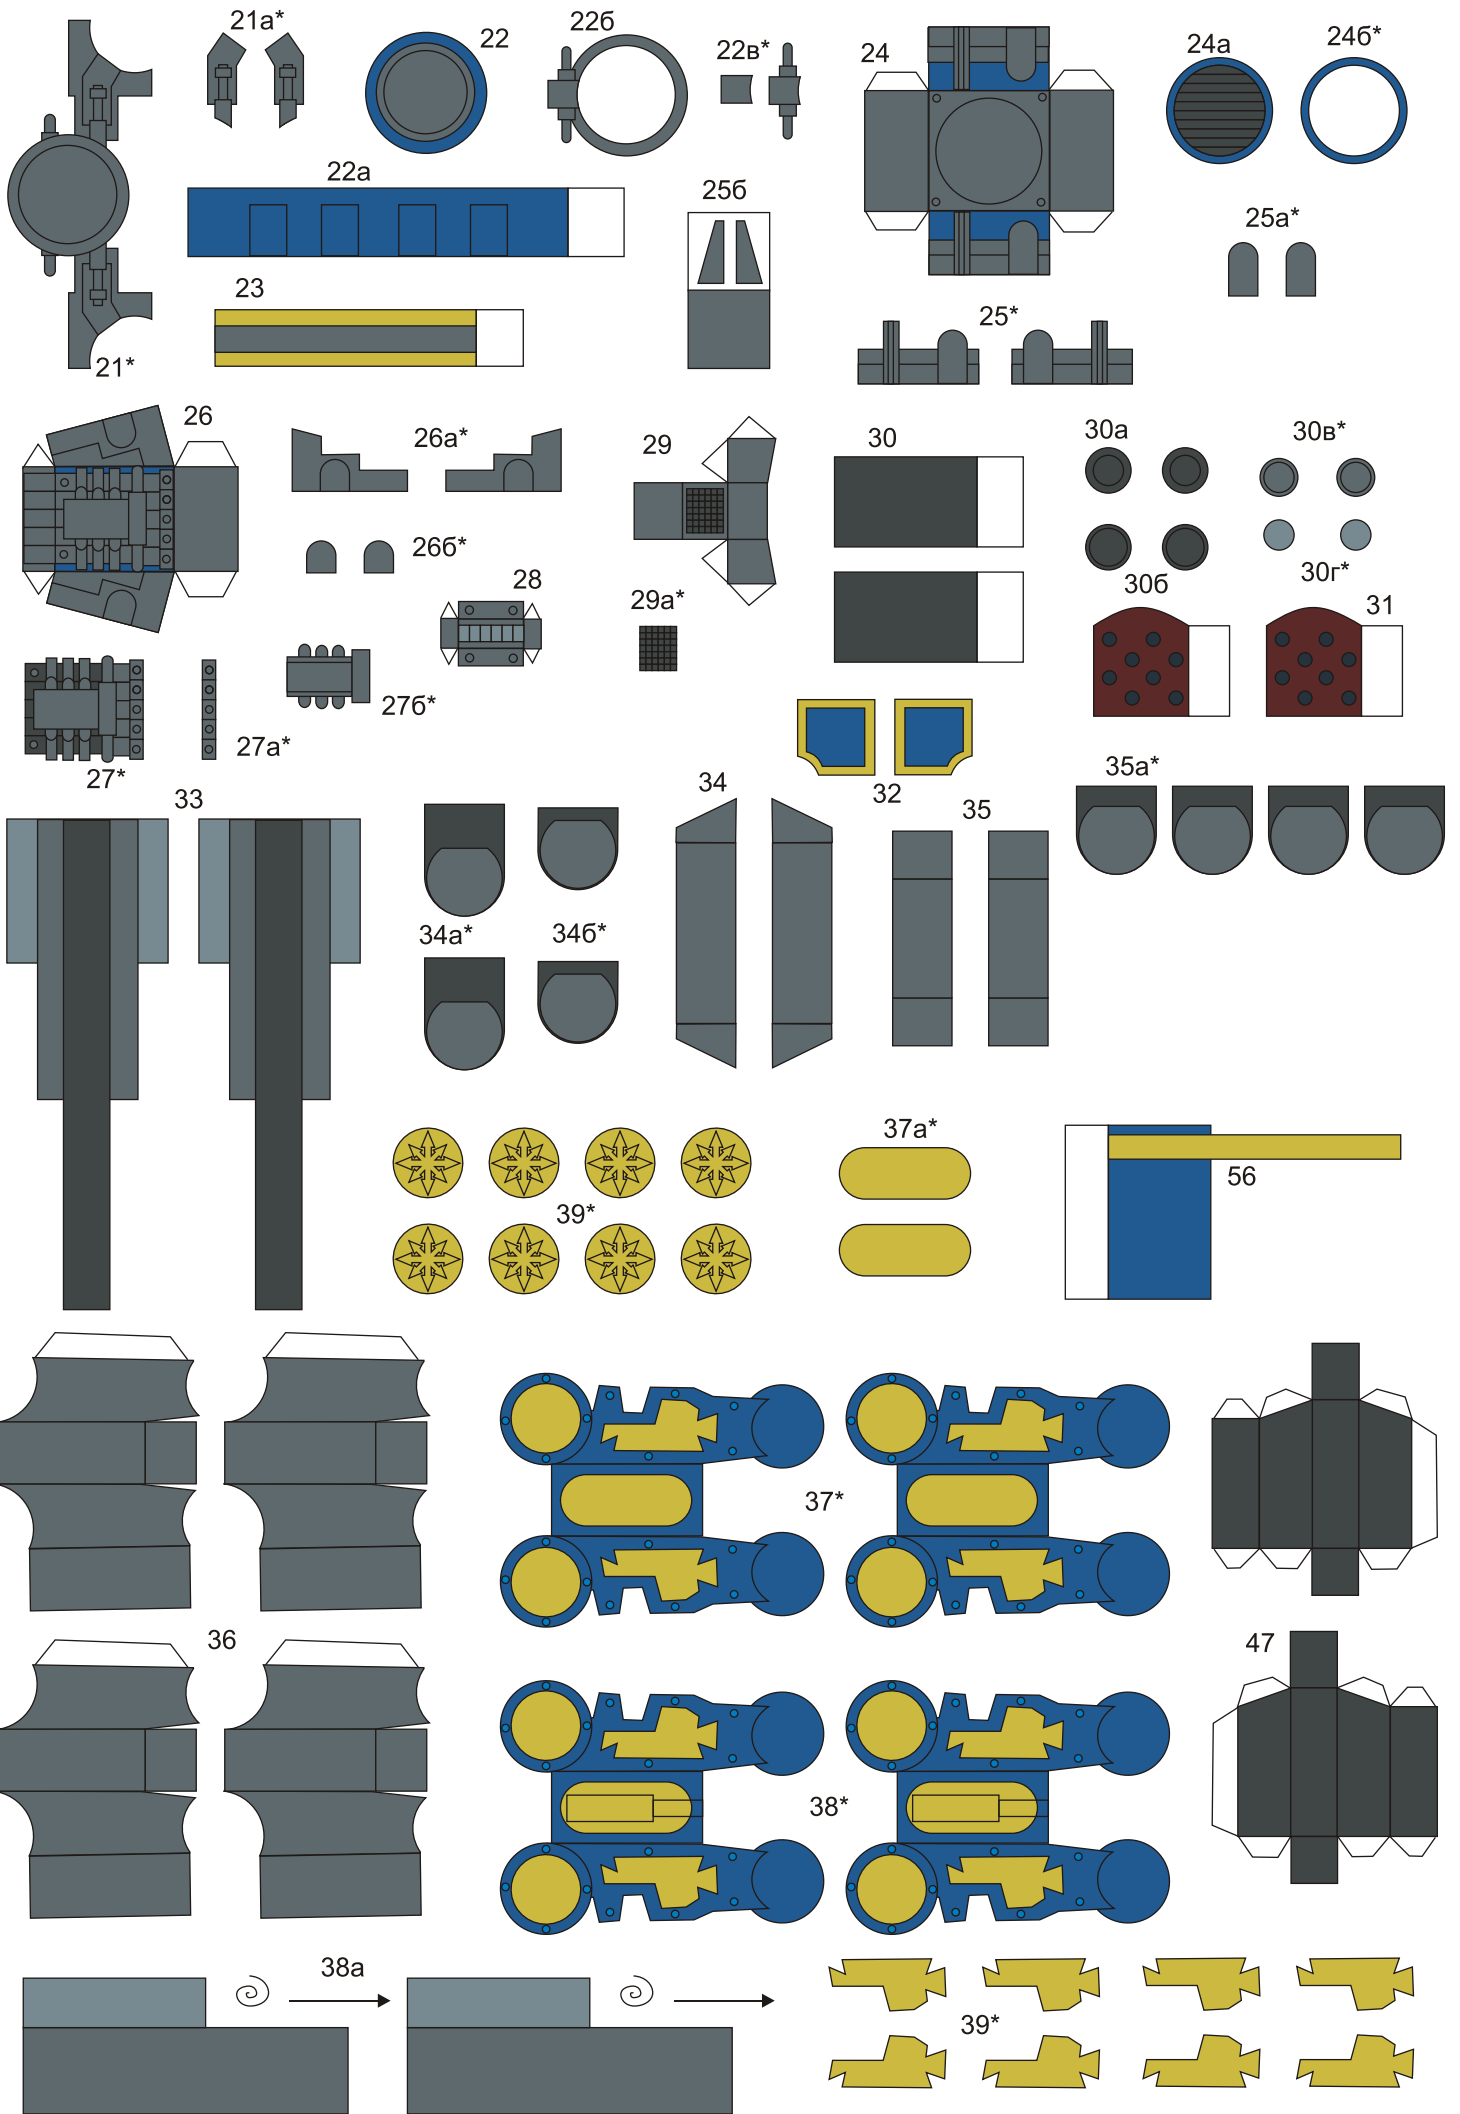

# DEFILER

PATOROCH

Free model, not for sale

Made in Ukraine

RUNTA PRINC

41

40a

© 41a

42a\*

42b\*

43a

43b

43B\*

44

45\*

45a

46\*

46a

FUNTA PRINT