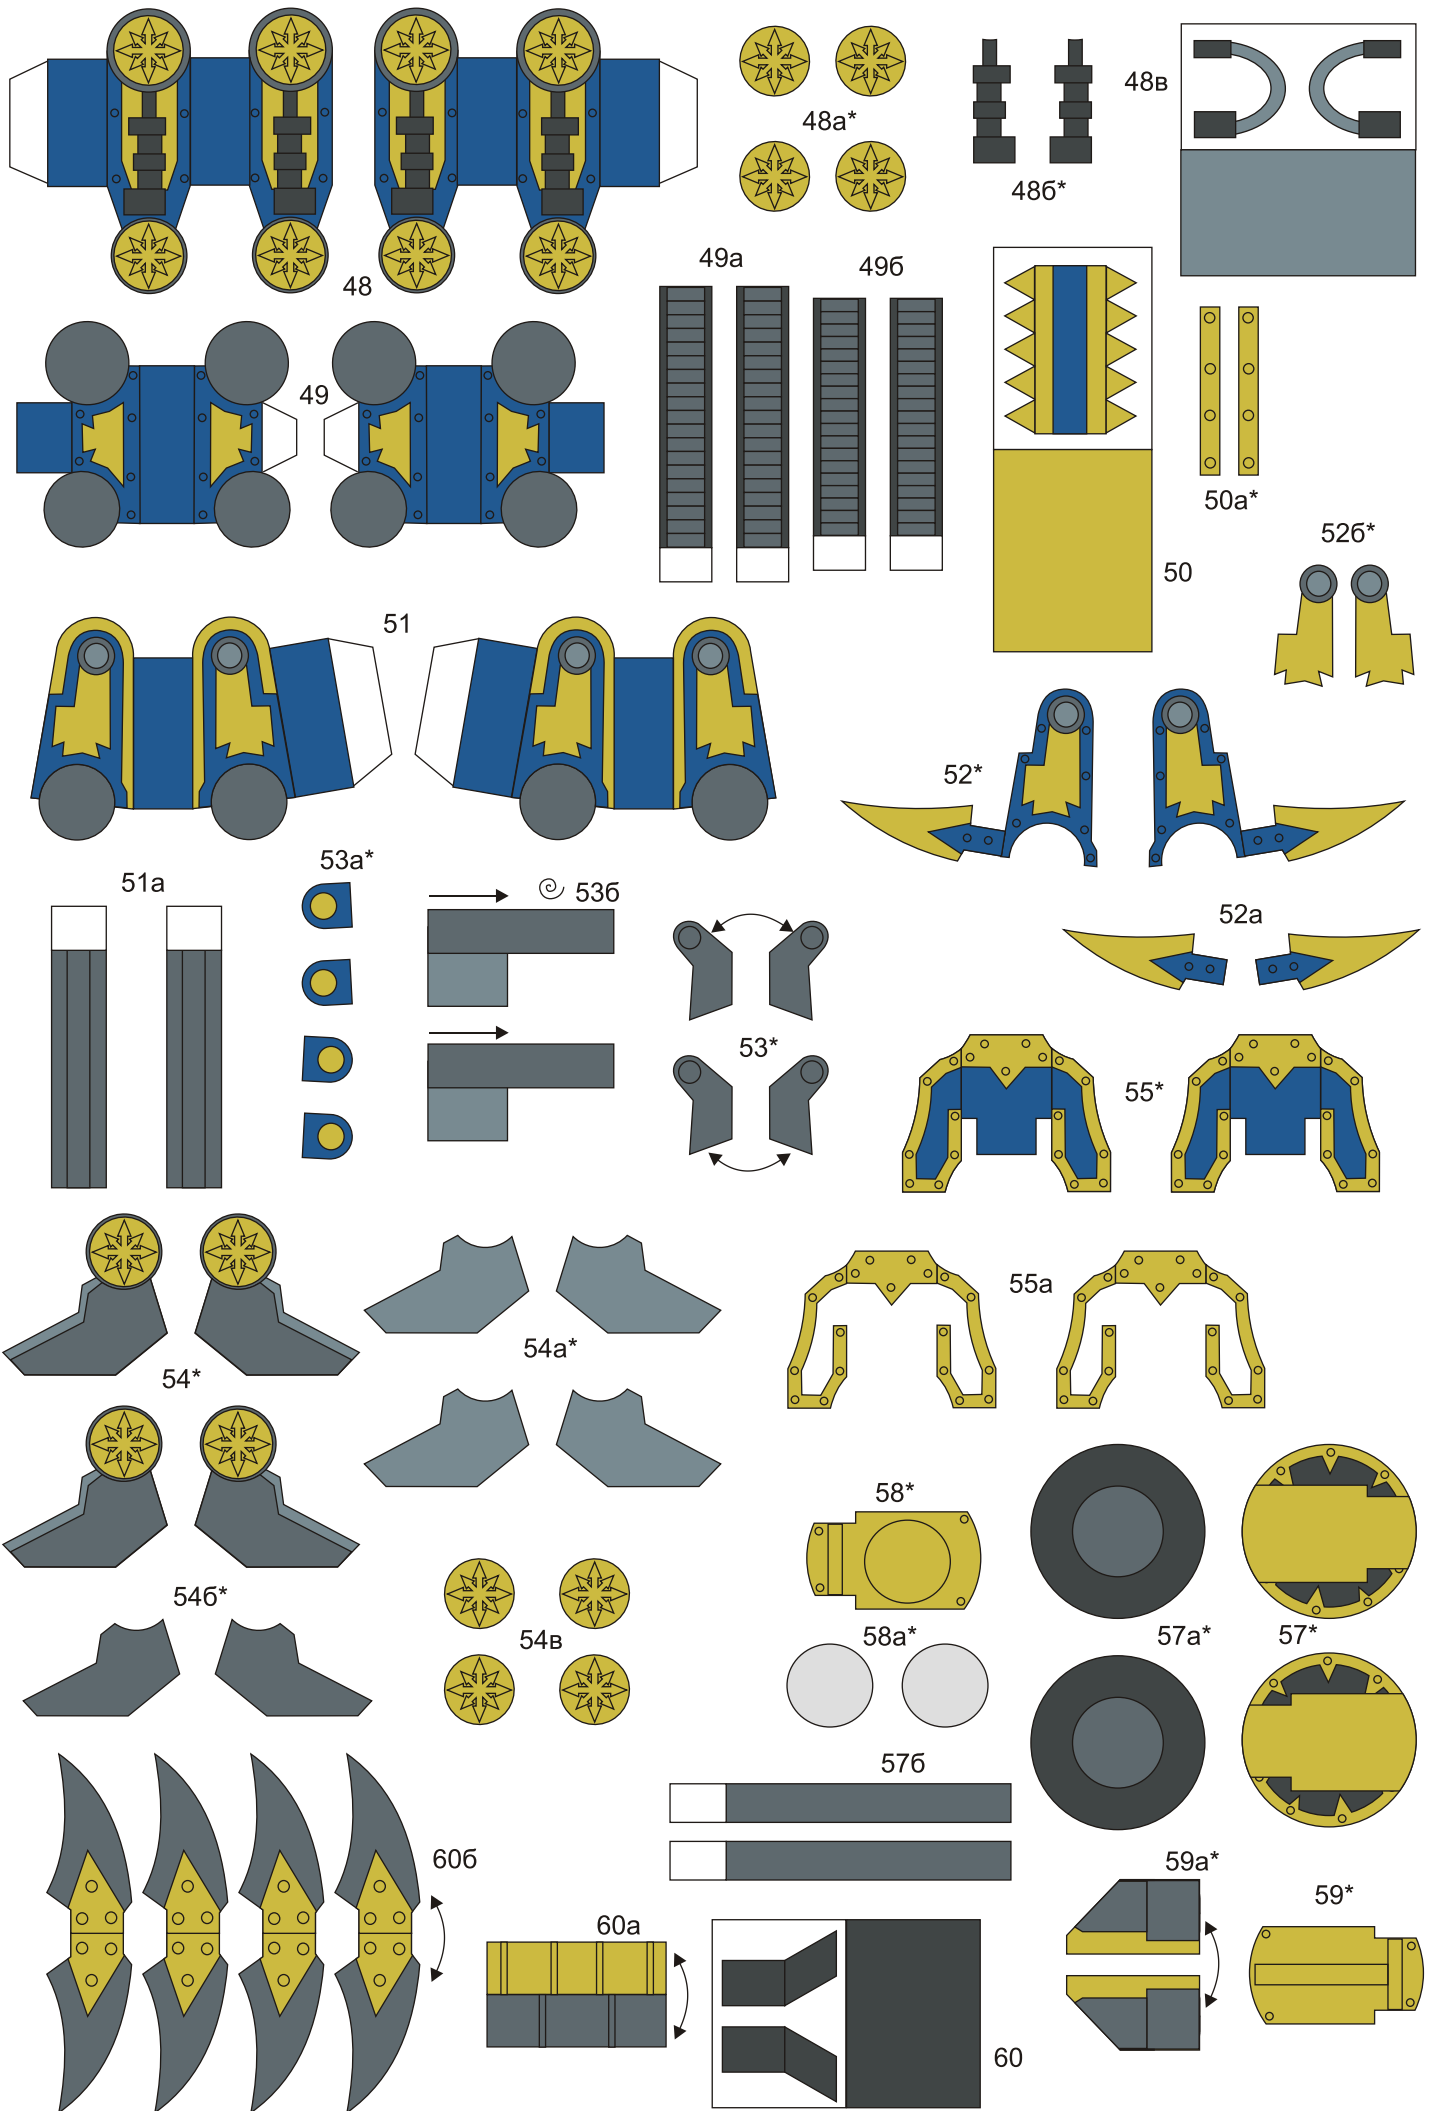

# DEFILER

PATOROCH

Free model, not for sale

Made in Ukraine

RUNTA PRINC

41

40a

© 41a

42a\*

42b\*

43a

43b

43B\*

44

45\*

45a

46\*

46a

FUNTA PRINT