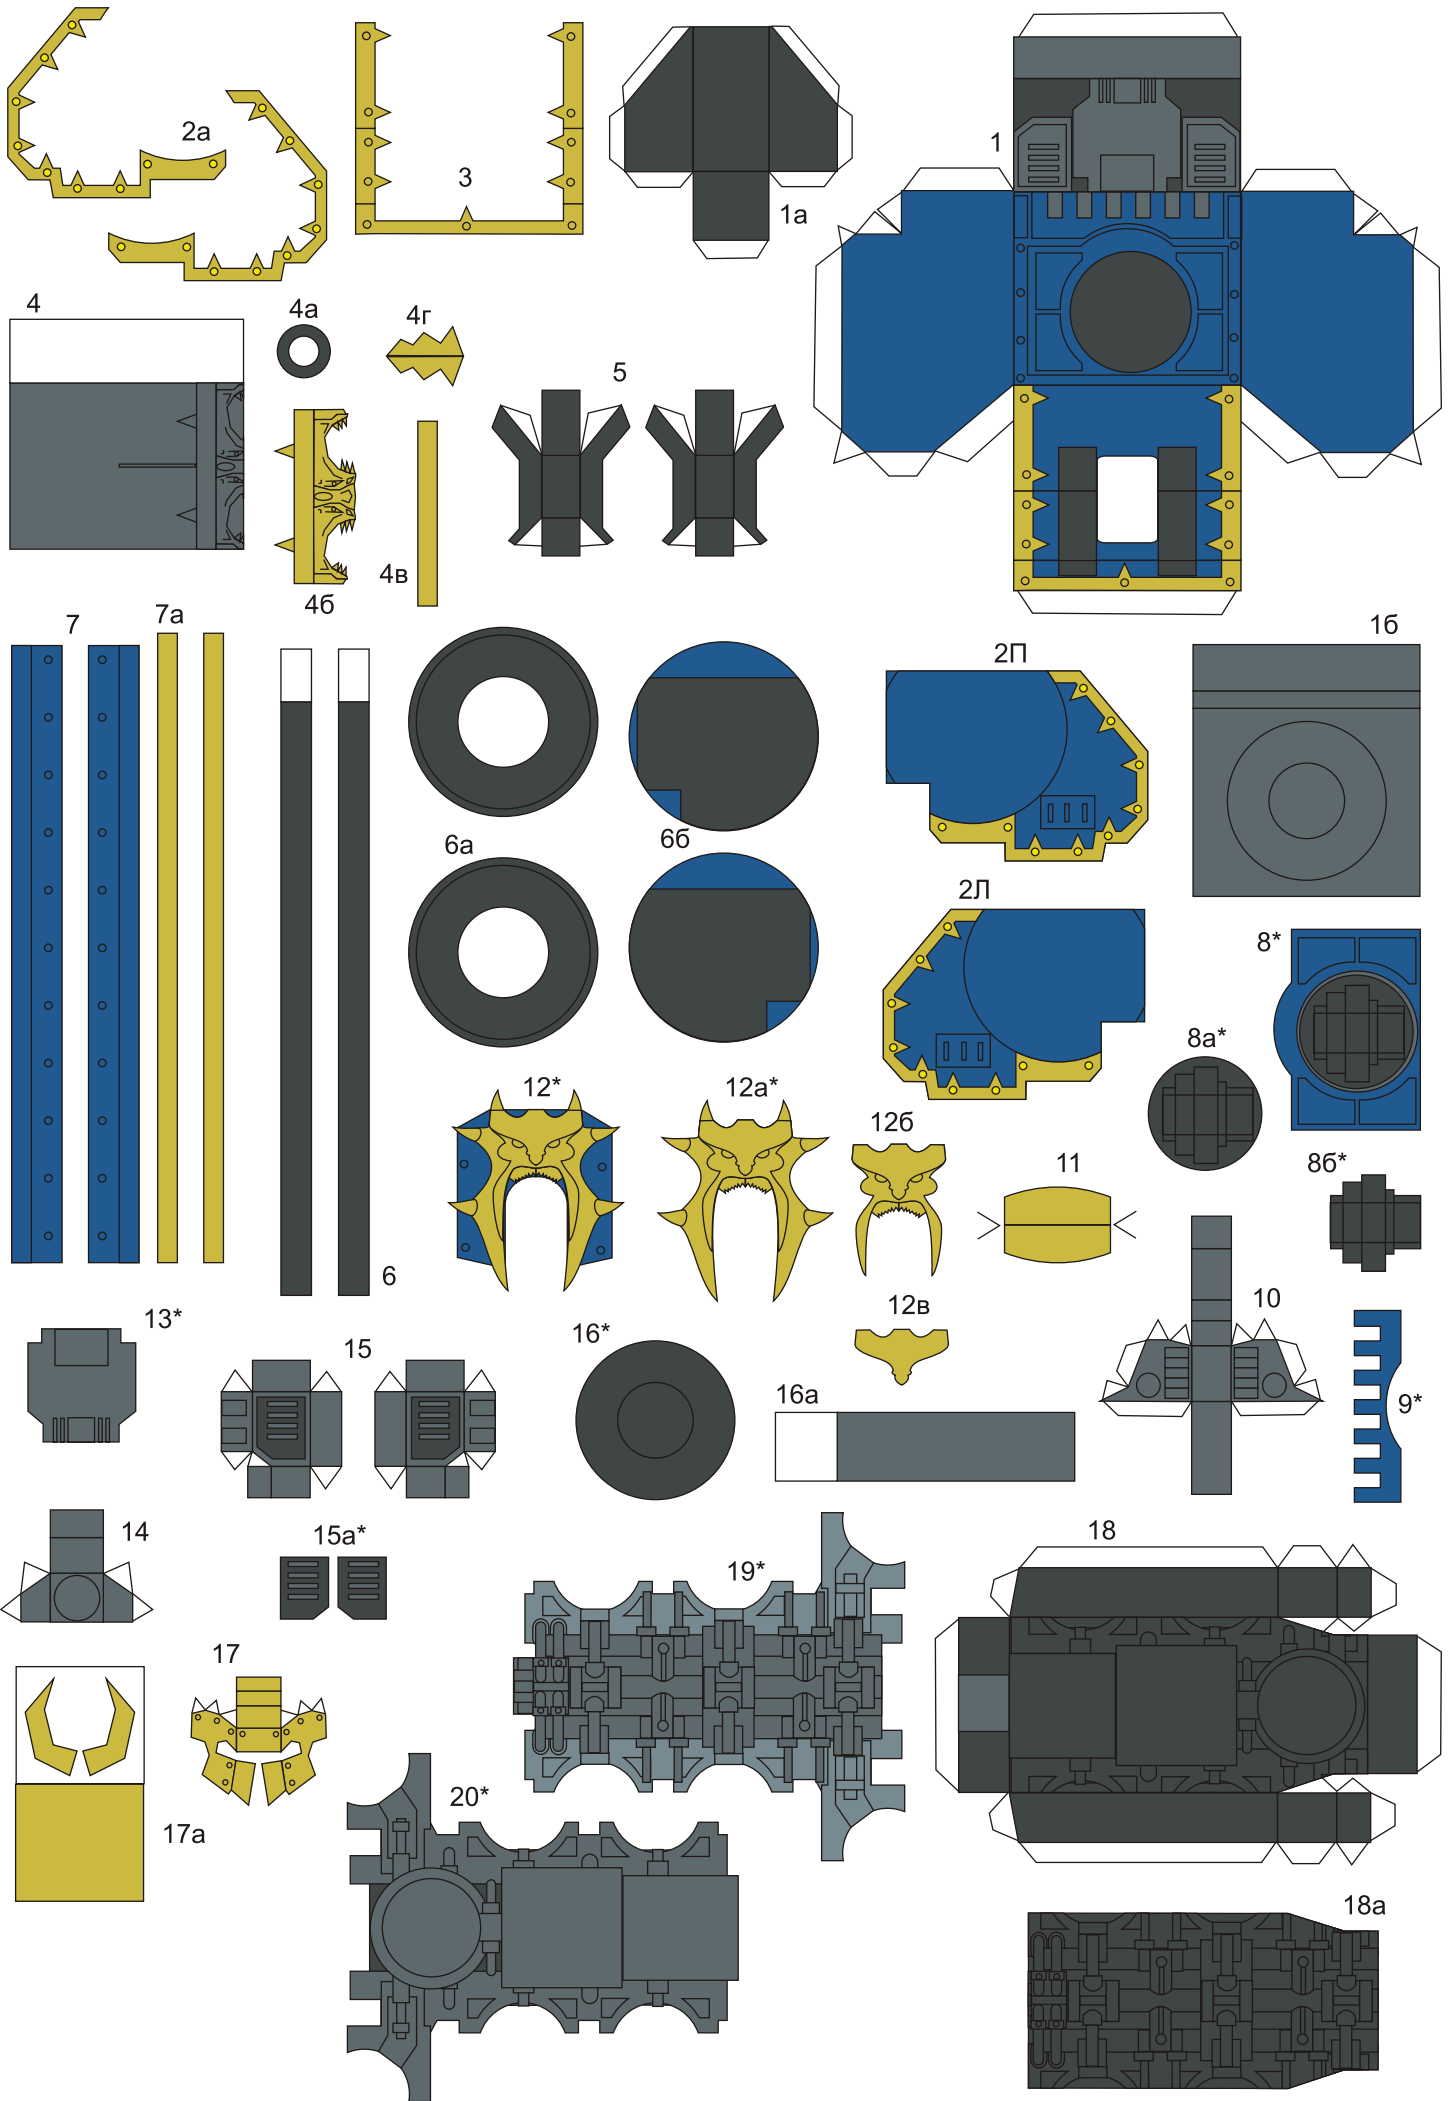

# DEFILER

PATOROCH

Free model, not for sale

Made in Ukraine

RUNTA PRINC

41

40a

© 41a

42a\*

42b\*

43a

43b

43B\*

44

45\*

45a

46\*

46a

FUNTA PRINT