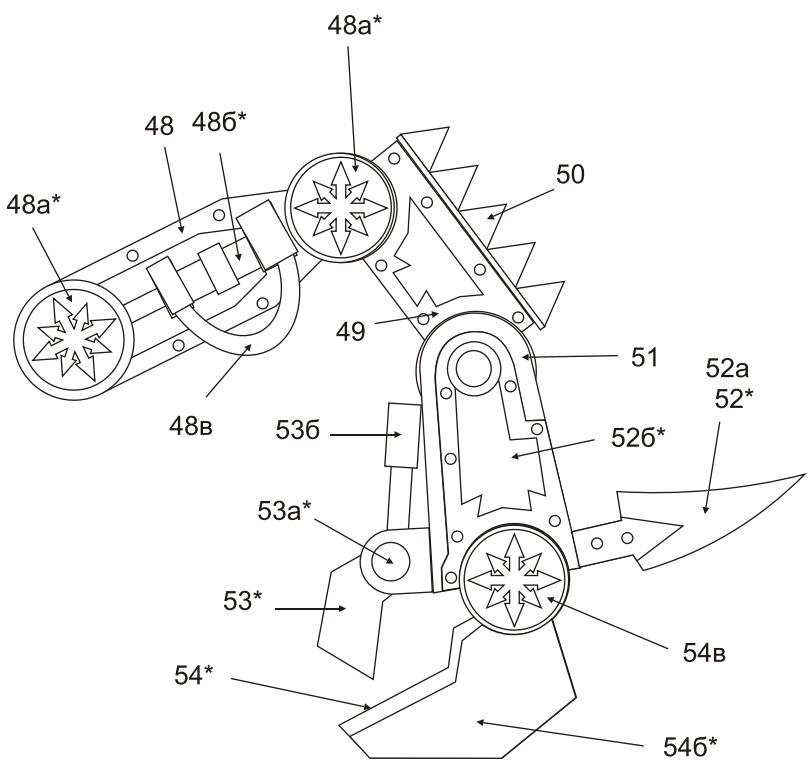

# DEFILER

PATOROCH

Free model, not for sale

Made in Ukraine

RUNTA PRINC

41

40a

© 41a

46\*

46a

FUNTA PRINT