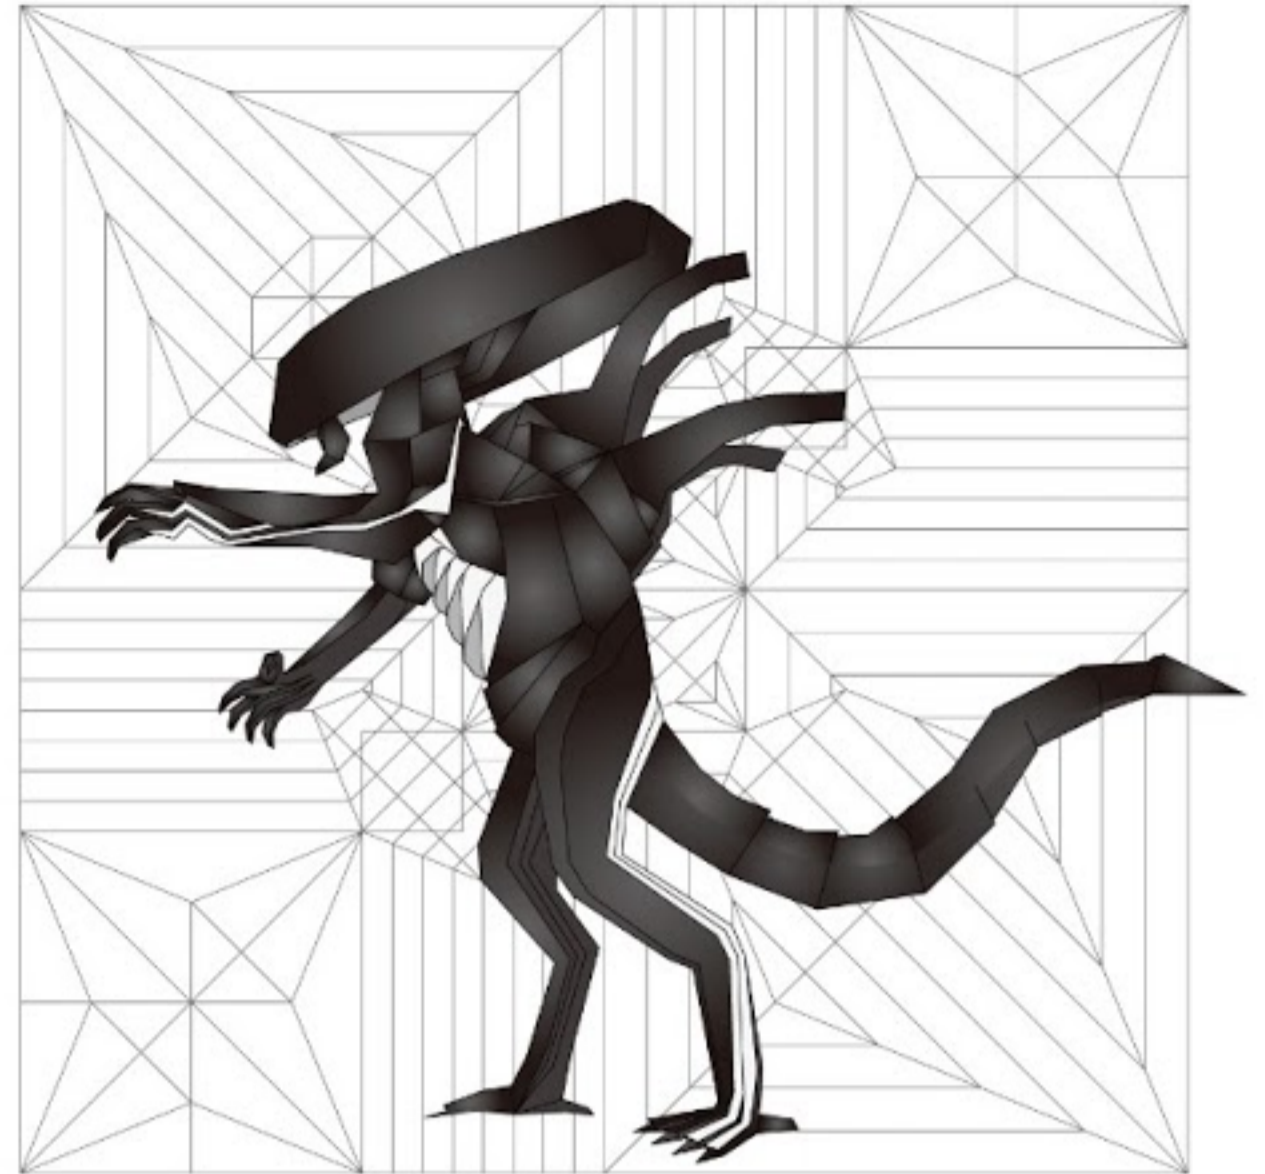

ALIEN 異形

Designed and diagramed by :
Chan Pak Hei , Kade 陳柏熹 (Hong Kong)

 Kade Chan Origami Studio :
<http://kadechan.blogspot.hk>

Copyright © 2008 Chan Pak Hei , Kade

11.

12.

13.

14.