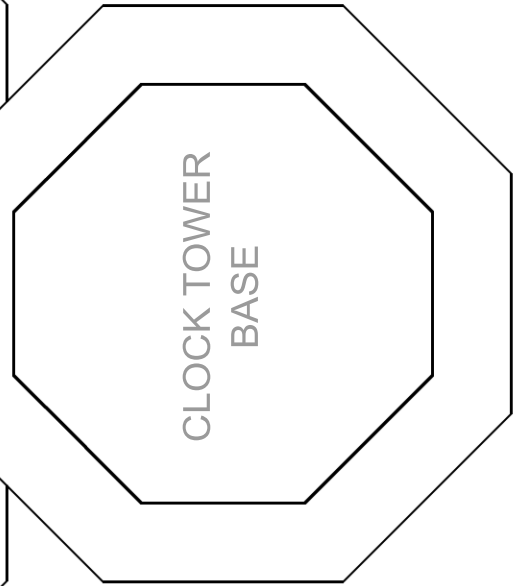

CLOCK TOWER

CLOCK TOWER ROOF

STONE BENCHES

CLOCK TOWER SUPPORT

Distribution of this model is prohibited.
All Rights Reserved.

Distribution of this model is prohibited.
All Rights Reserved.

OPTIONAL: CUT OUT THE BOTTOM CENTER
OF THE BASE TO AVOID BUBBLING