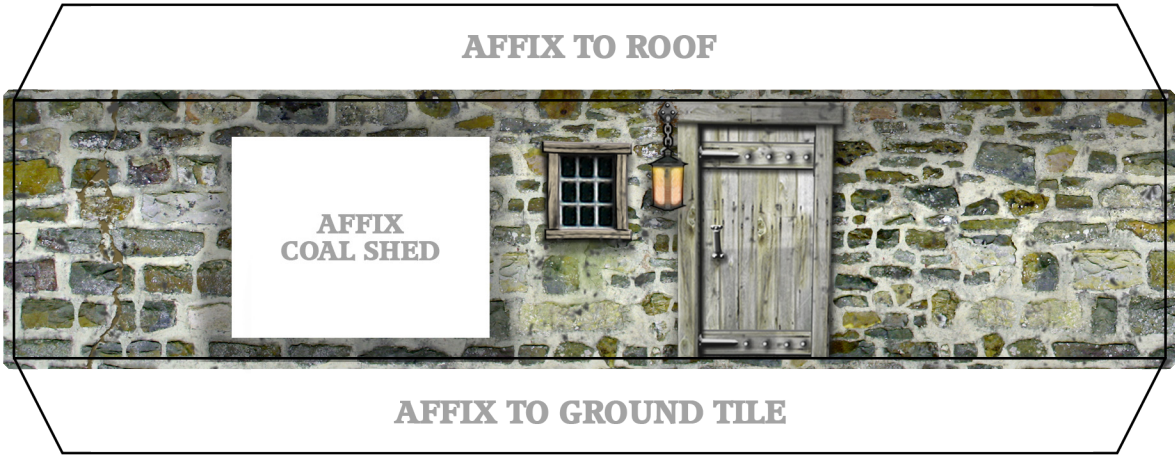

David Graffam © 2010
*Redistribution of this
product is prohibited.*
www.davesgames.net

EAST AND WEST WALLS (CAN BE USED FOR EITHER)

David Graffam © 2010
Redistribution of this
product is prohibited.
www.davesgames.net

CHIMNEY

COAL SHED

NOTE: FOLD THE WOOD-TEXTURED TABS UNDERNEATH AND GLUE FLAT

ROOF

**AFFIX
CHIMNEY**

David Grafton © 2010
Reproduction of this
product is prohibited.
www.davidgraffon.net

David Graffam © 2010
*Redistribution of this
product is prohibited.*
www.davesgames.net