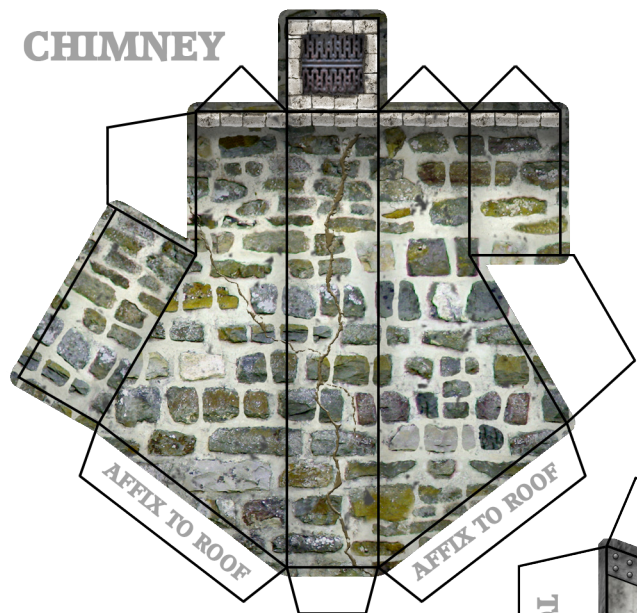

David Graffam © 2010
*Redistribution of this
product is prohibited.*
www.davesgames.net

EAST AND WEST WALLS (CAN BE USED FOR EITHER)

David Graffam © 2010
Redistribution of this
product is prohibited.
www.davesgames.net

CHIMNEY

COAL SHED

NOTE: FOLD THE WOOD-TEXTURED TABS UNDERNEATH AND GLUE FLAT

ROOF

**AFFIX
CHIMNEY**

David Grafton © 2010
Reproduction of this
product is prohibited.
www.davidgraffon.net

David Graffam © 2010
*Redistribution of this
product is prohibited.*
www.davesgames.net