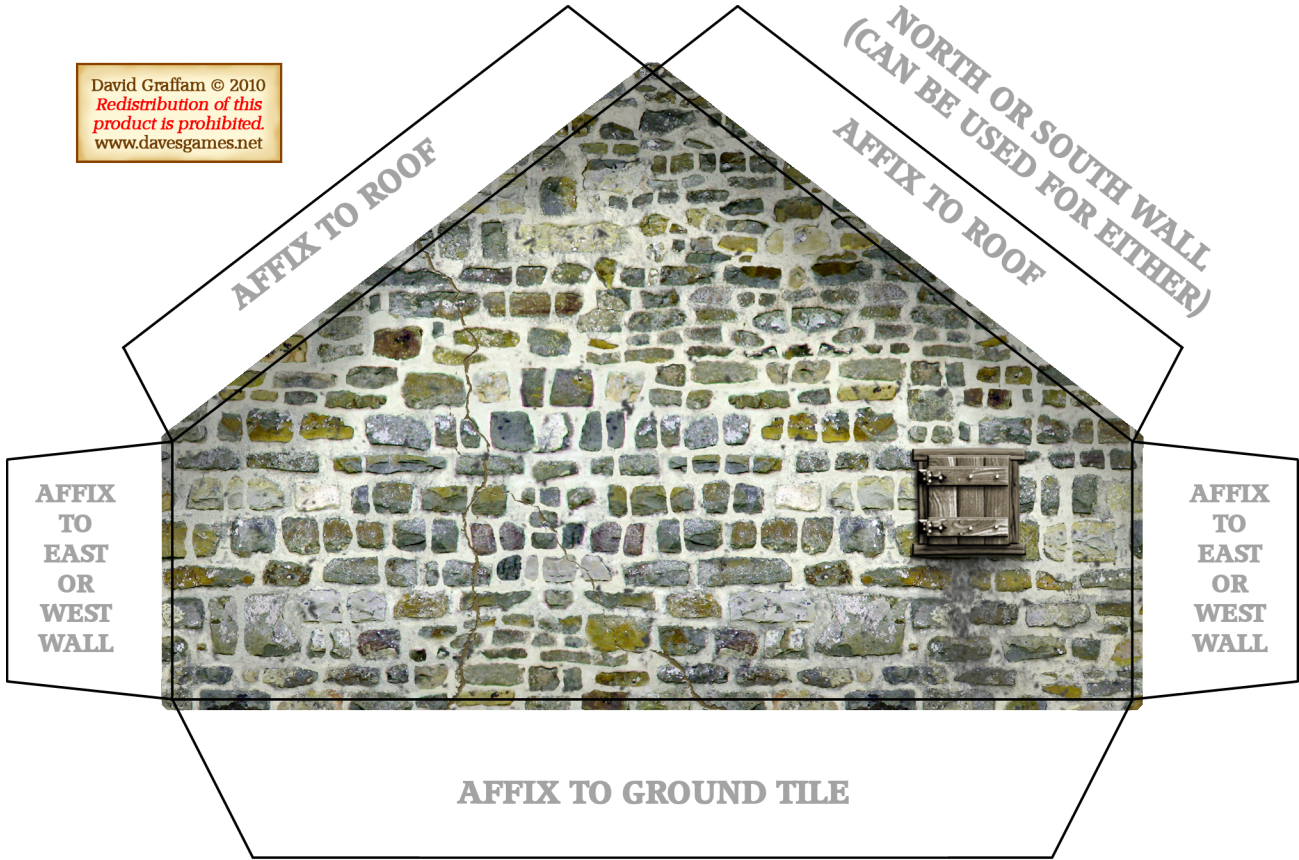

David Graffam © 2010
*Redistribution of this
product is prohibited.*
www.davesgames.net

EAST AND WEST WALLS (CAN BE USED FOR EITHER)

David Graffam © 2010
Redistribution of this
product is prohibited.
www.davesgames.net

CHIMNEY

COAL SHED

NOTE: FOLD THE WOOD-TEXTURED TABS UNDERNEATH AND GLUE FLAT

ROOF

**AFFIX
CHIMNEY**

David Grafton © 2010
Reproduction of this
product is prohibited.
www.davidgraffon.net

David Graffam © 2010
*Redistribution of this
product is prohibited.*
www.davesgames.net