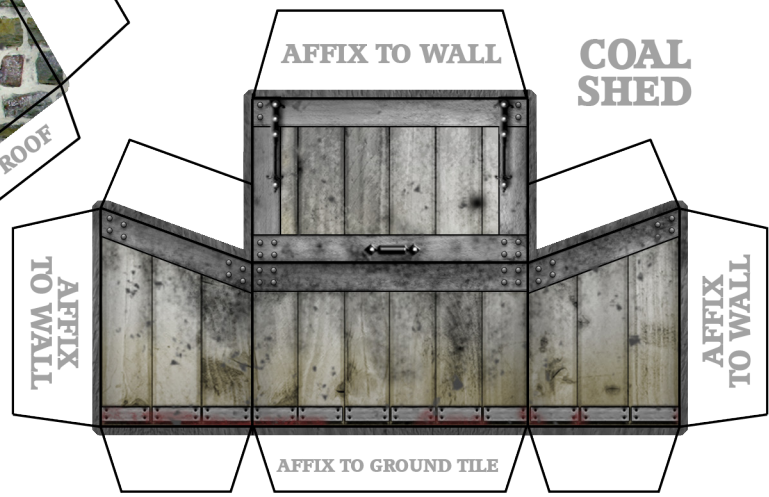

CHIMNEY

COAL SHED

NOTE: FOLD THE WOOD-TEXTURED TABS UNDERNEATH AND GLUE FLAT

ROOF

**AFFIX
CHIMNEY**

David Grafton © 2010
Reproduction of this
product is prohibited.
www.davidgraffon.net

David Graffam © 2010
*Redistribution of this
product is prohibited.*
www.davesgames.net