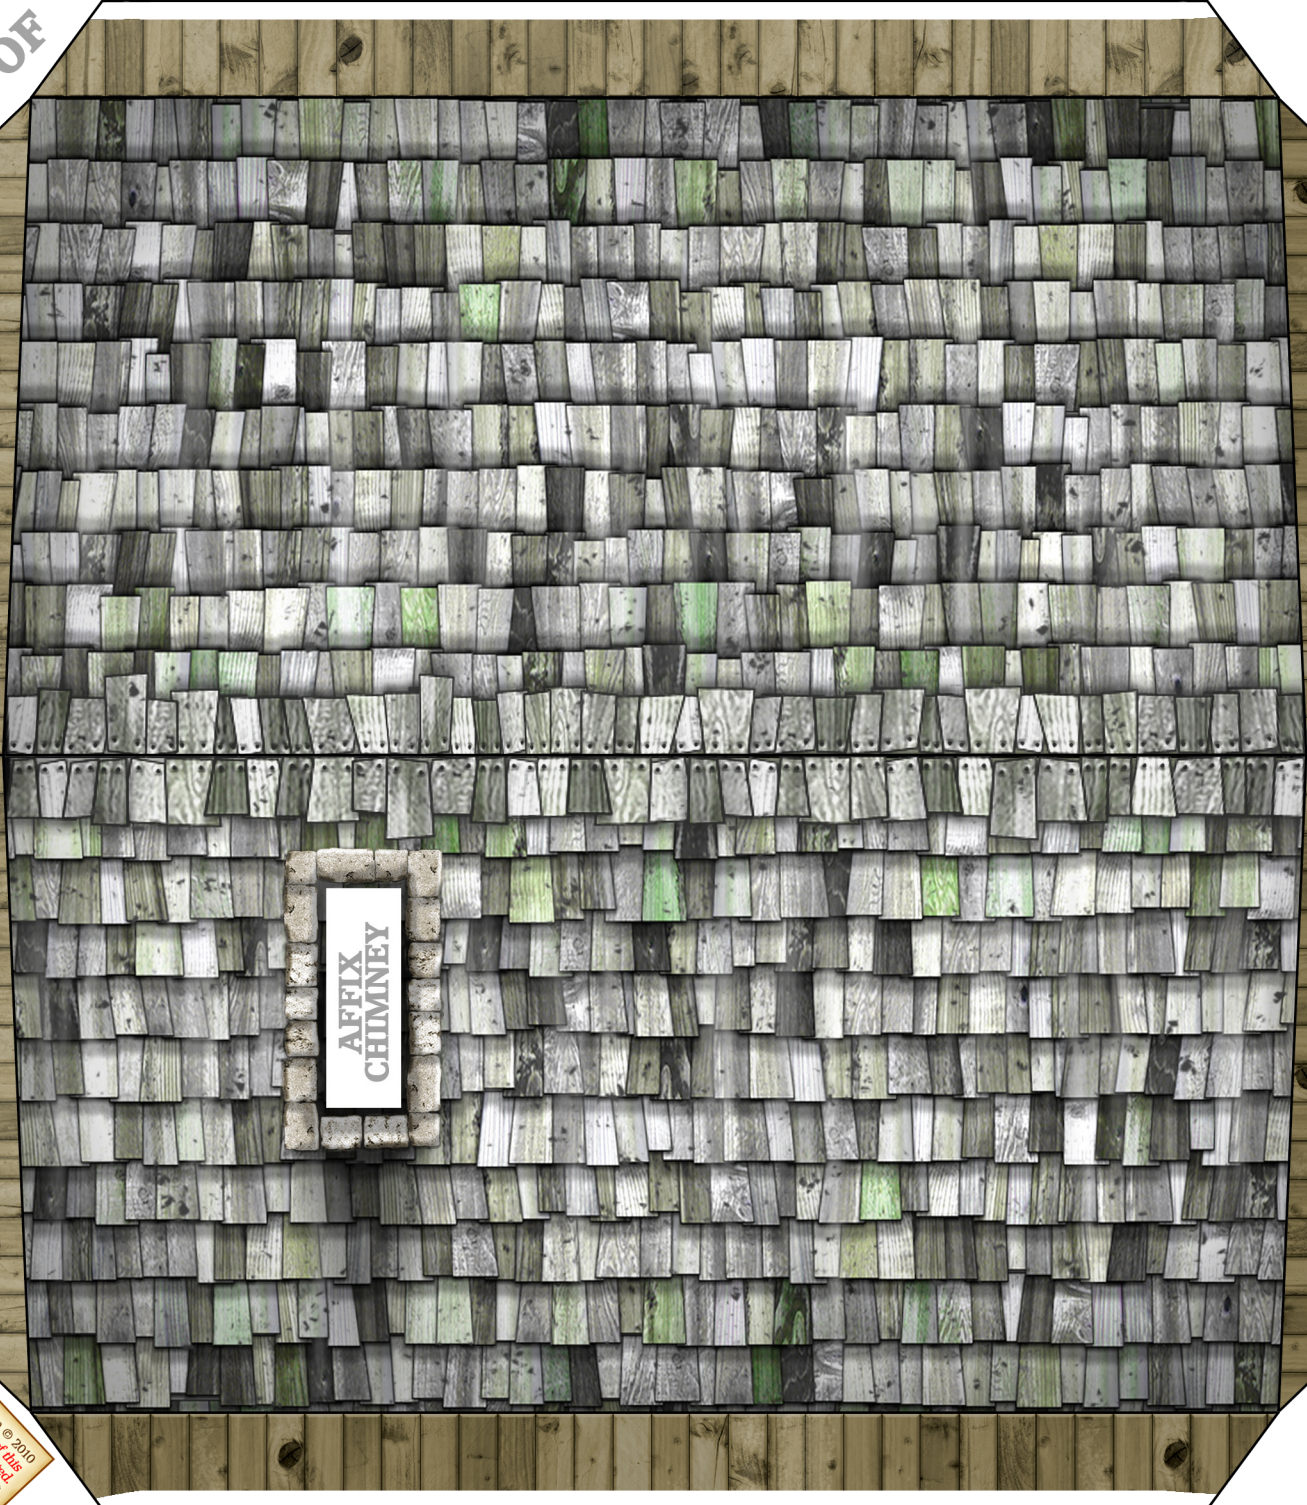

CHIMNEY

COAL SHED

NOTE: FOLD THE WOOD-TEXTURED TABS UNDERNEATH AND GLUE FLAT

ROOF

**AFFIX
CHIMNEY**

David Grafton © 2010
Reproduction of this
product is prohibited.
www.davidgraffon.net

David Graffam © 2010
*Redistribution of this
product is prohibited.*
www.davesgames.net

**AFFIX
COAL
SHED**

**AFFIX
ASSEMBLED
MODEL
HERE**