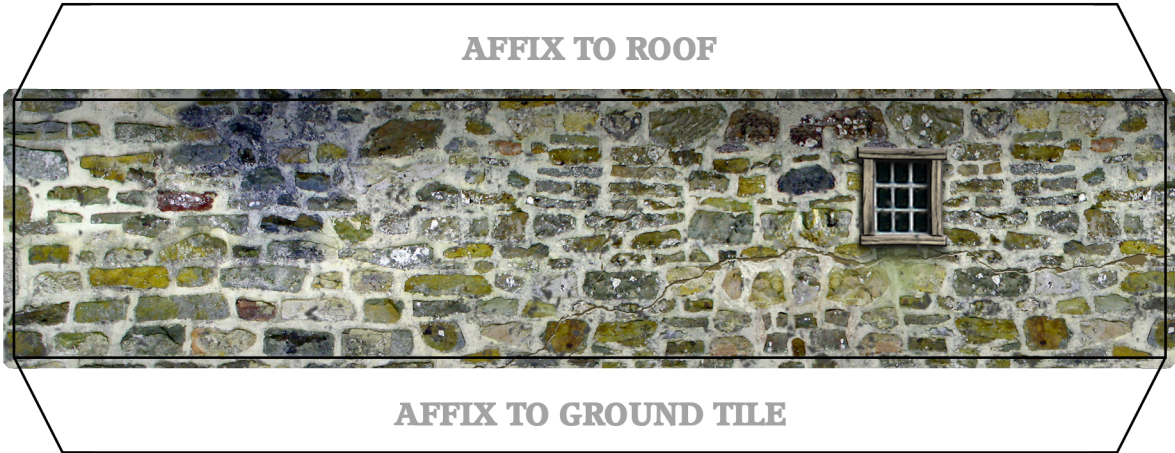

David Graffam © 2010
*Redistribution of this
product is prohibited.*
www.davesgames.net

EAST AND WEST WALLS (CAN BE USED FOR EITHER)

David Graffam © 2010
Redistribution of this
product is prohibited.
www.davesgames.net

CHIMNEY

COAL SHED

NOTE: FOLD THE WOOD-TEXTURED TABS UNDERNEATH AND GLUE FLAT

ROOF

**AFFIX
CHIMNEY**

David Grafton © 2010
Reproduction of this
product is prohibited.
www.davidgraffon.net

David Graffam © 2010
*Redistribution of this
product is prohibited.*
www.davesgames.net