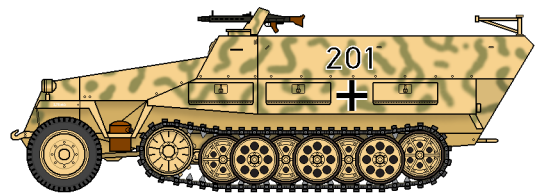

Sd.Kfz. 251/1 Ausf. D

1 : 87

0 1 2 3 4 5 6 7 8 cm

Panzer-Grenadier Division Großdeutschland, Panzer-Füsilier Regiment GD
Eastern Front, Summer 1944

The assembly sheet includes the following parts and components:

- 1:** Main hull body with camouflage pattern and number 201.
- 2:** Internal chassis and engine compartment.
- 3:** Front engine cover.
- 4a, 4b:** Side armor plates.
- 5:** Rear engine cover.
- 6:** Rear armor plate.
- 7:** Side armor plate.
- 8:** Rear armor plate.
- 9:** Small armor plate.
- 10a, 10b:** Small armor plates.
- 11a, 11b:** Side armor plates with number 201.
- 12a, 12b:** Small armor plates.
- 13:** Small armor plate.
- 14a, 14b:** Long armor plates for the hull.
- 15a, 15b:** Long armor plates for the hull.
- 16a, 16b:** Long armor plates for the hull.
- 17, 18:** Tracks.
- 19:** Large tan-colored sheet for camouflage painting.
- 20, 21:** Wheels.
- 22:** Small armor plate.
- 23:** Small armor plate.
- 24, 25:** Small armor plates.
- 26:** Small armor plate.
- 27:** Small armor plate.
28, 29: Tires.- 30:** Small armor plate.
- 31:** Small armor plate.
- 32:** Small armor plate.
- 33, 34, 35:** Small armor plates.
- 36:** Small armor plate.
- 37, 38, 39:** Small armor plates.
- 40, 41a, 41b:** Small armor plates.
- 42, 43, 44, 45:** Small armor plates.
- 46, 47, 48, 49:** Small armor plates.
- 50, 51:** Small armor plates.
- 52:** Small armor plate.
- 53, 54, 55, 56, 57, 58, 59a, 59b, 60, 61, 62, 63, 64, 65, 66, 67, 68:** Various small armor plates and components.