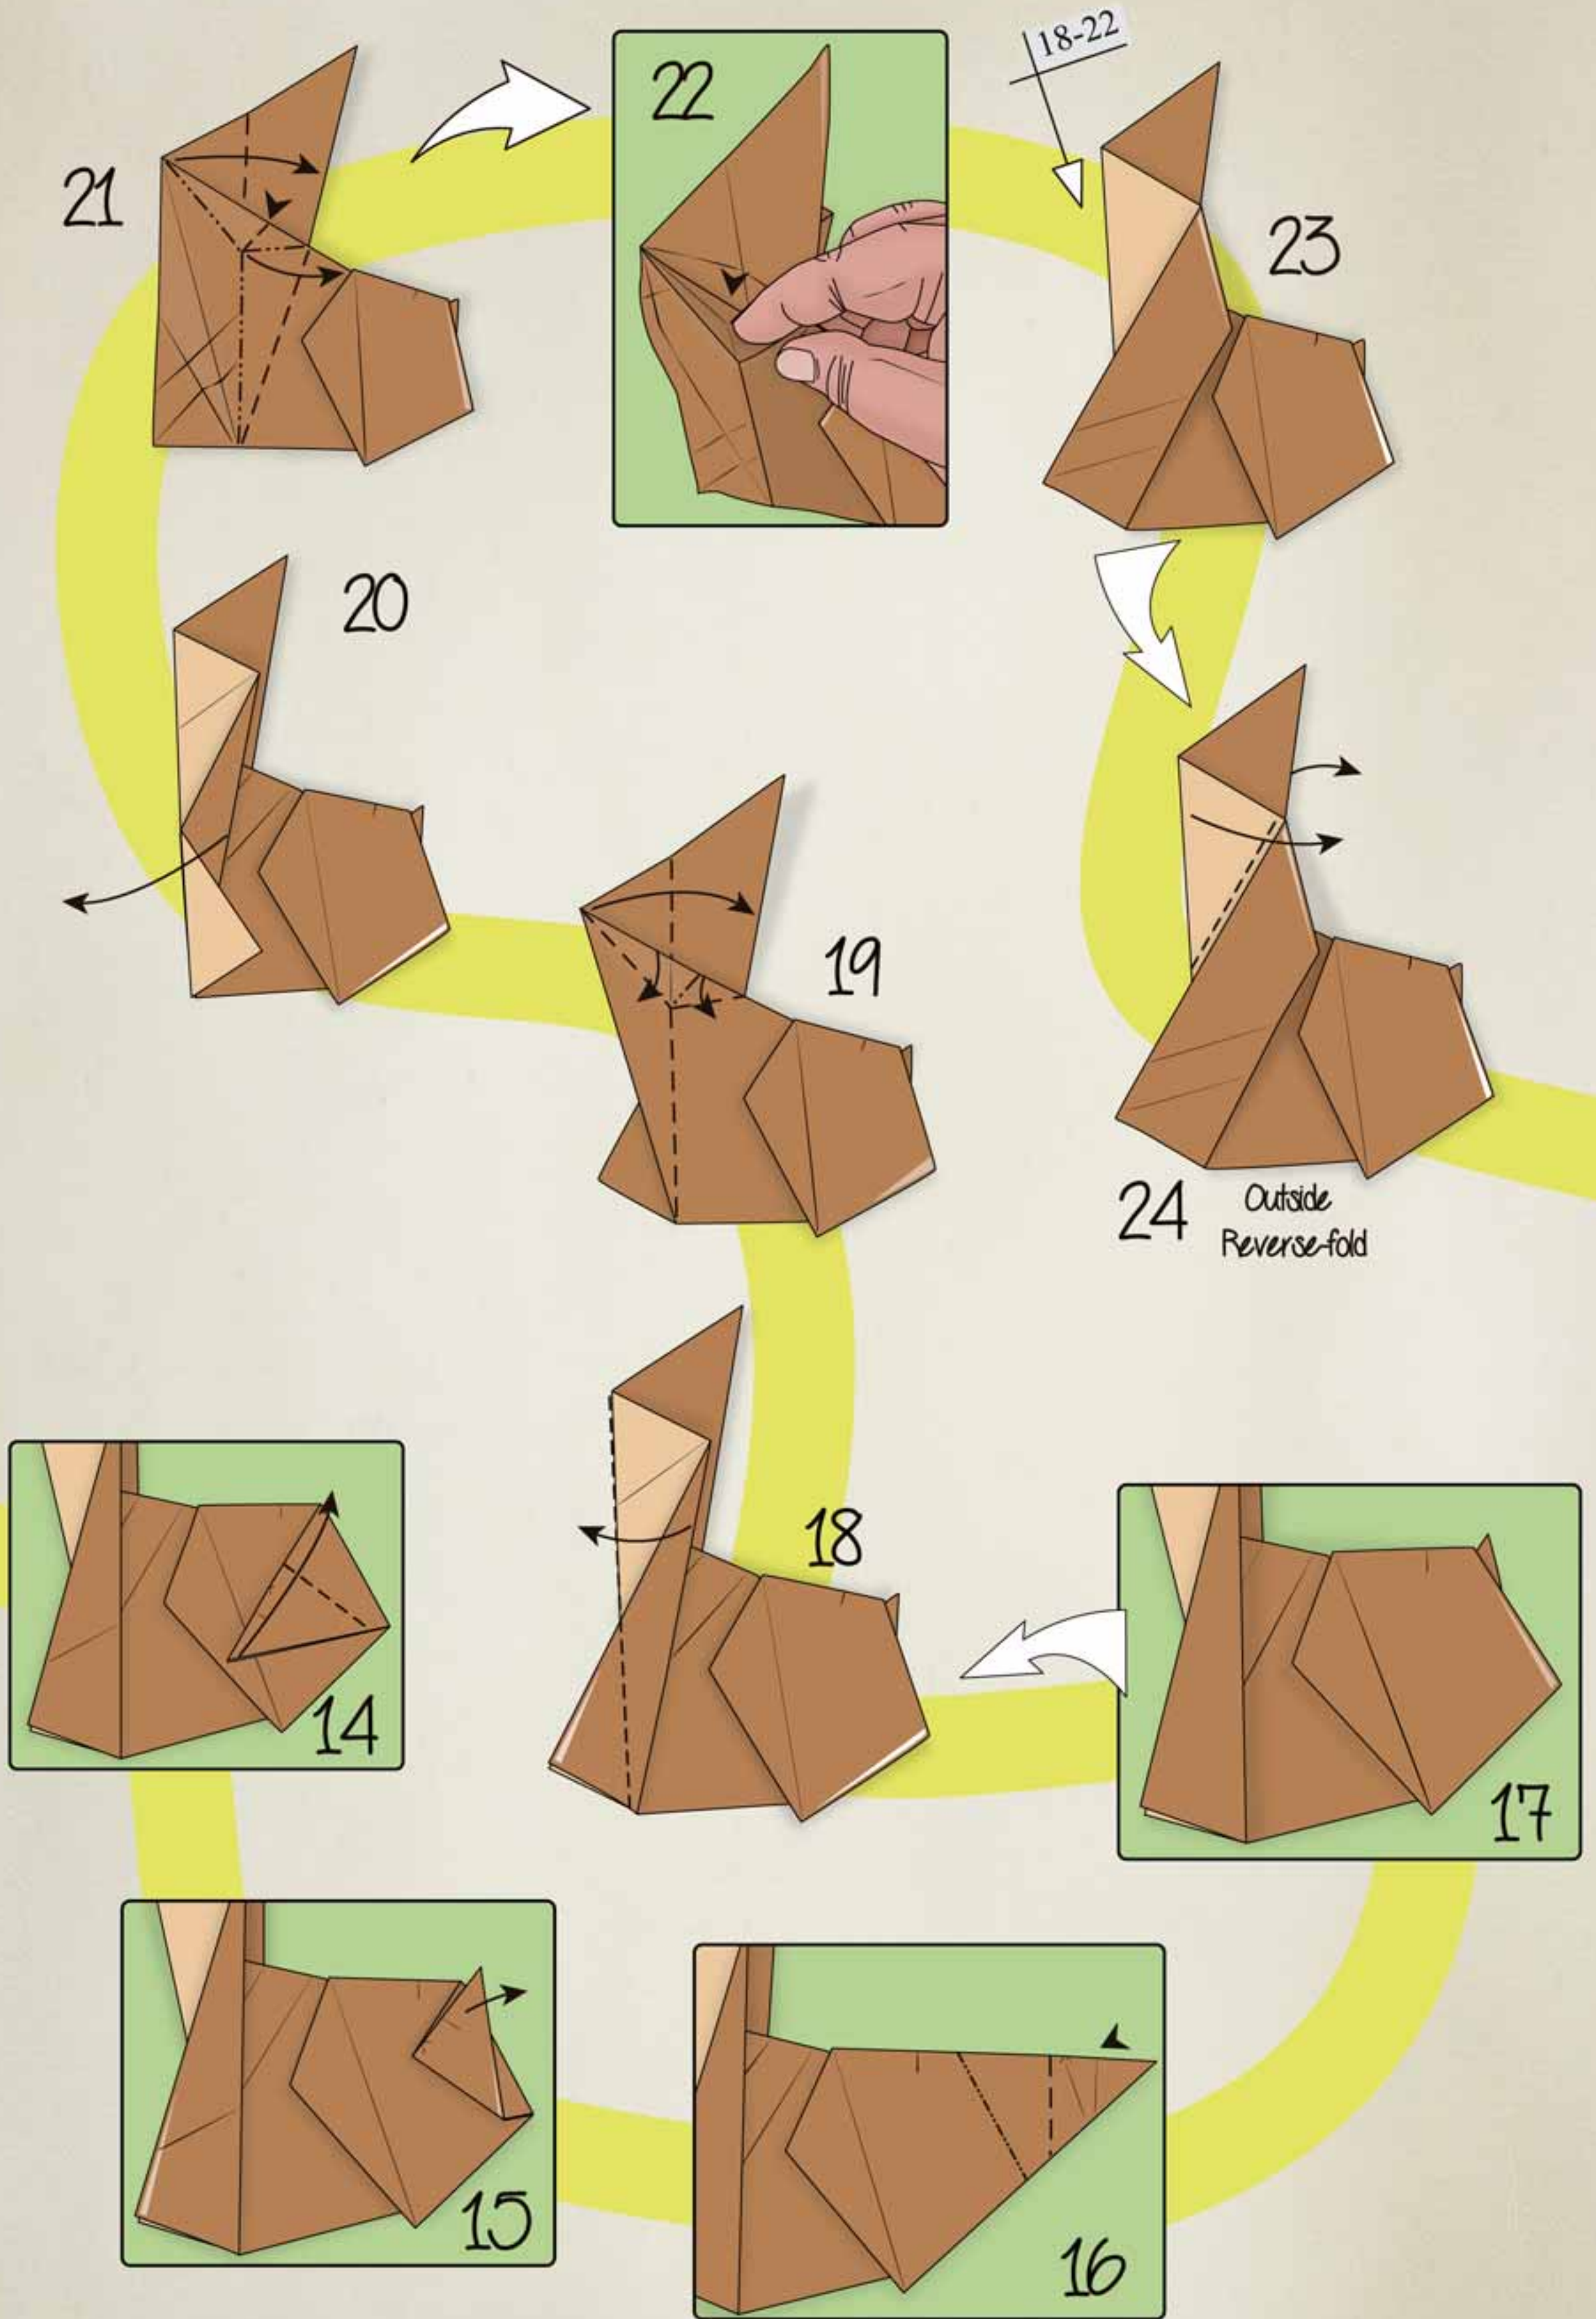

Bear

by József Zsebe

Designer: József Zsebe
 Photodiagrams Yara Yagi
 Symbols Pere Olivella
 Diagrams Halle 2014