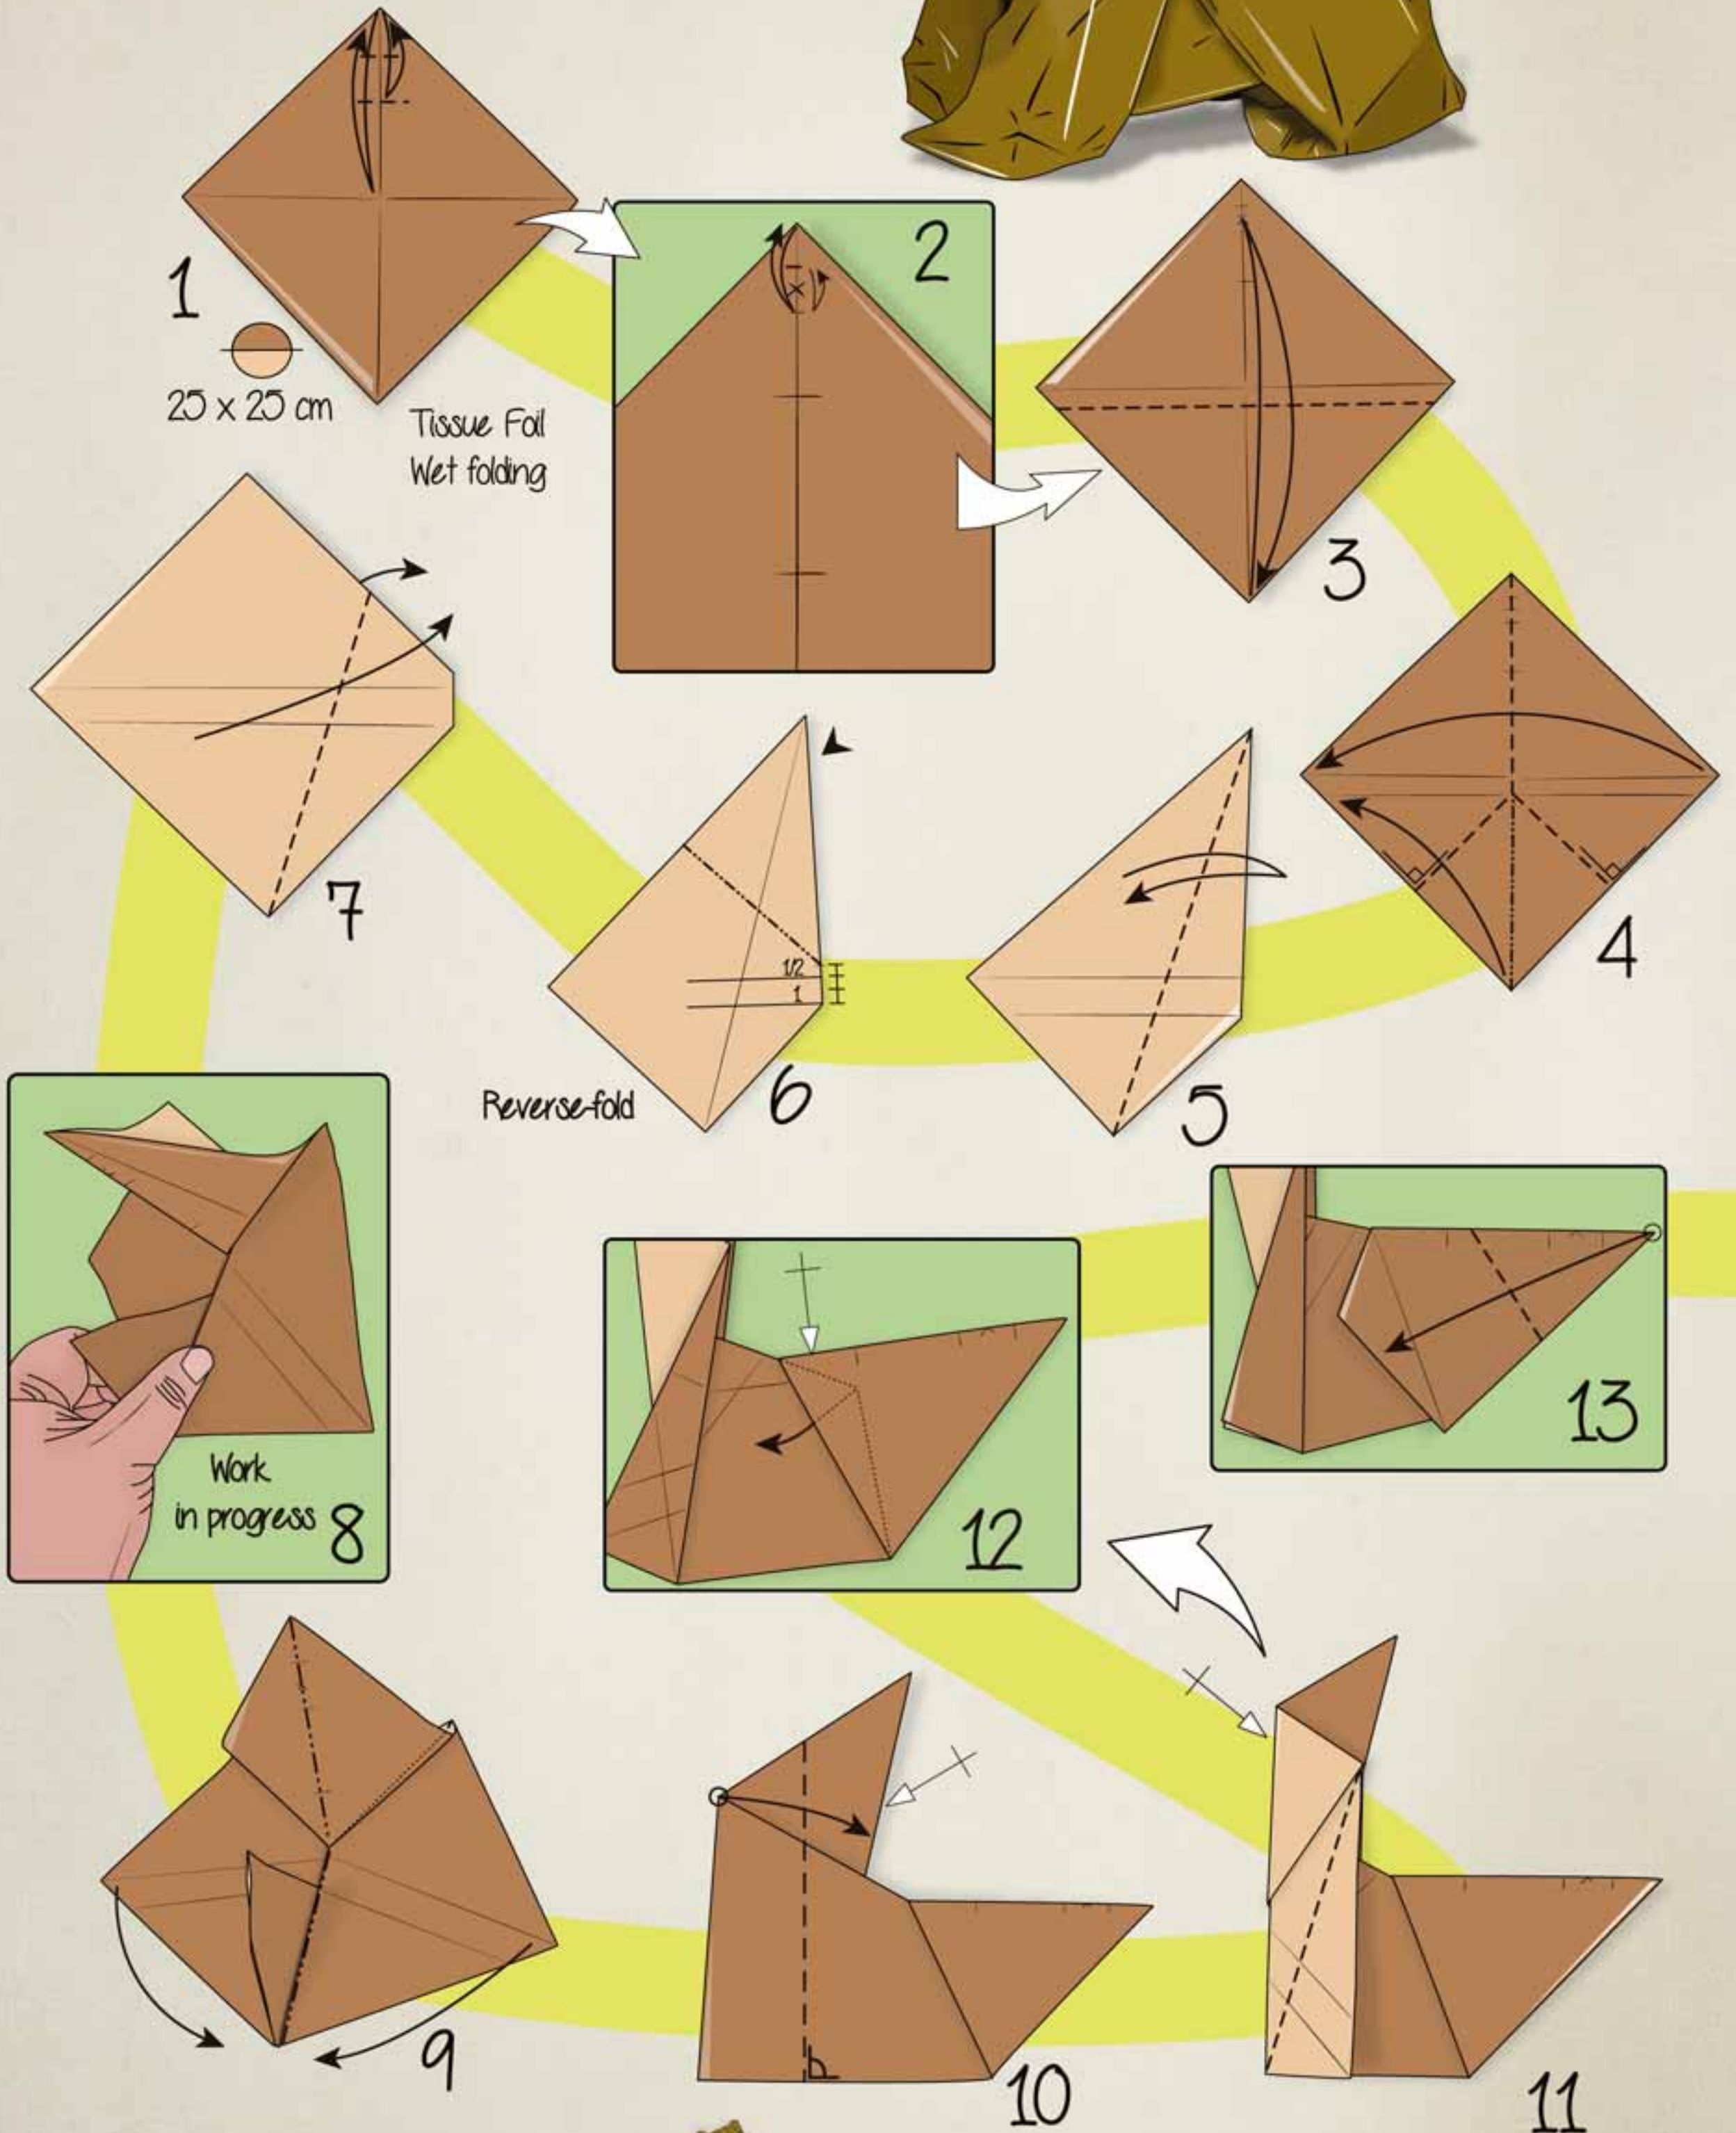

Bear

by József Zsebe

Designer: József Zsebe
 Photodiagrams Yara Yagi
 Symbols Pere Olivella
 Diagrams Halle 2014